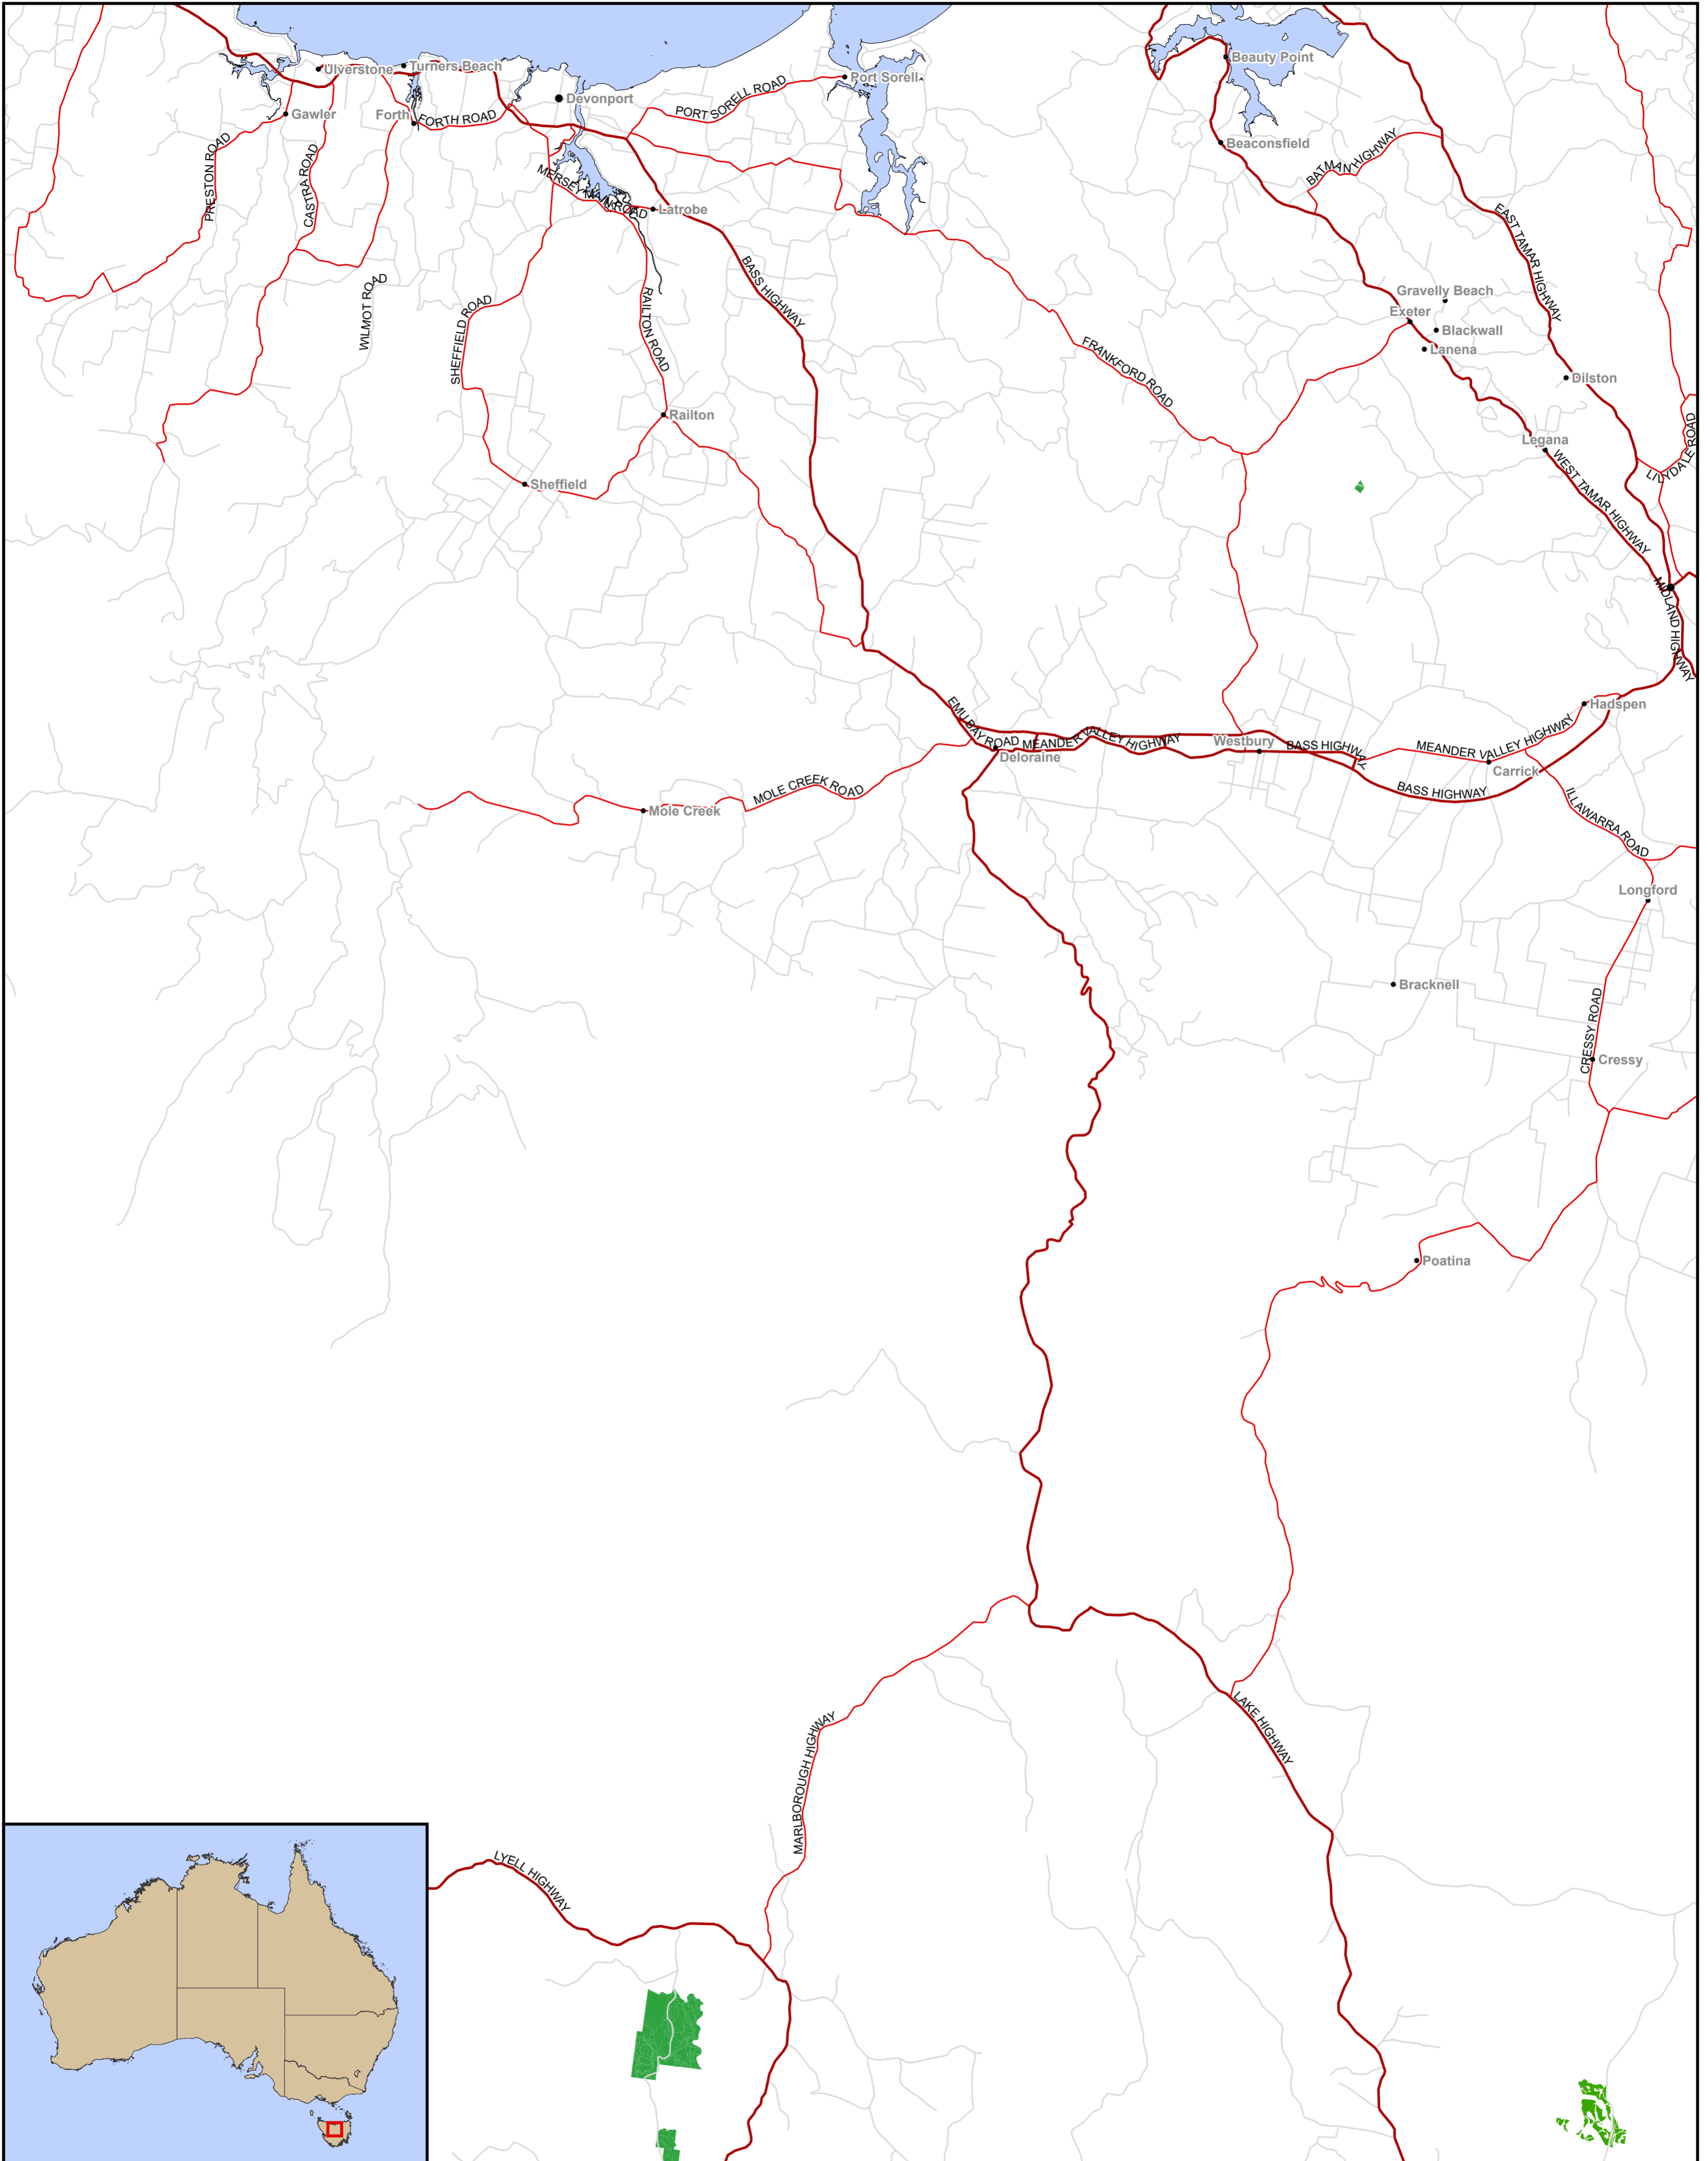

Responsible Wood DFA Location Map 2024

Current as at 30/06/2024

- Major Road
- Secondary Road
- Minor Road
- Tasmanian Coupe 2024

1:250,000

Map Projection: Map Grid of Australia, Zone 55

Tasmania

SFM