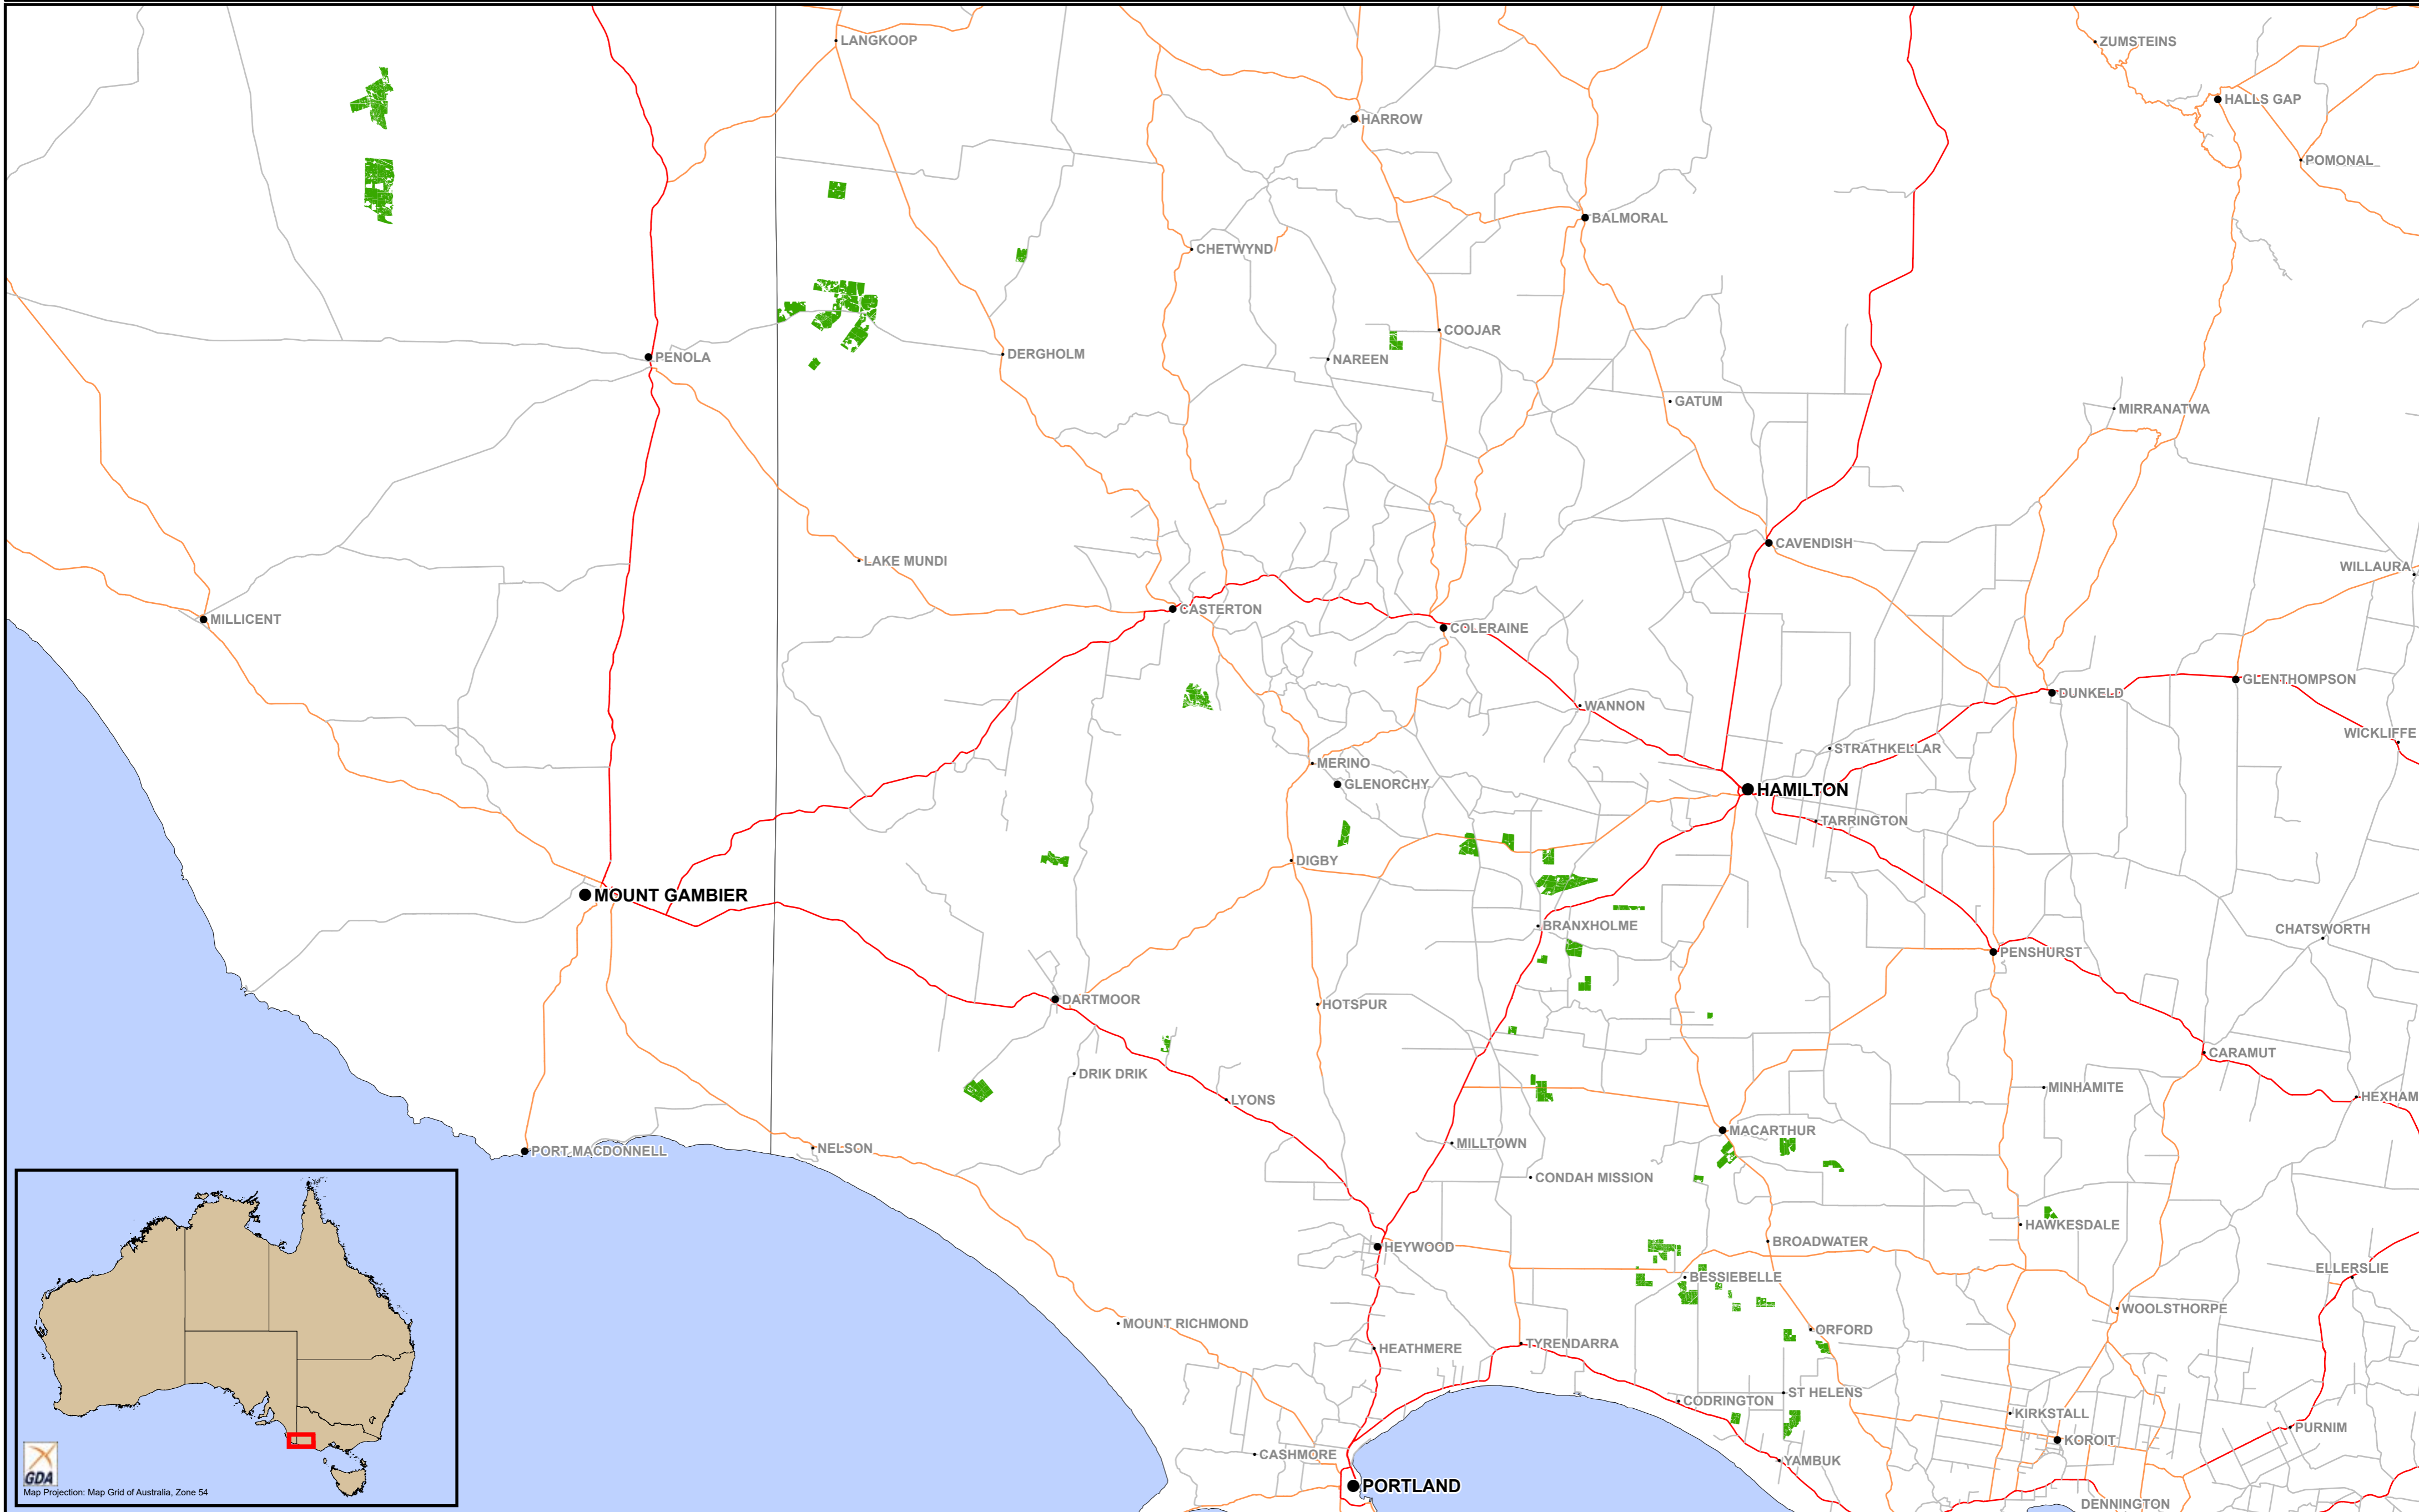

SFM FSC® Group Scheme Forest Management Units

GDA
Map Projection: Map Grid of Australia, Zone 54

- City
- Large Town
- Small Town
- Arterial
- Highway
- Subarterial
- Green Triangle Limestone FMU

**Green Triangle Limestone
Victoria/South Australia**