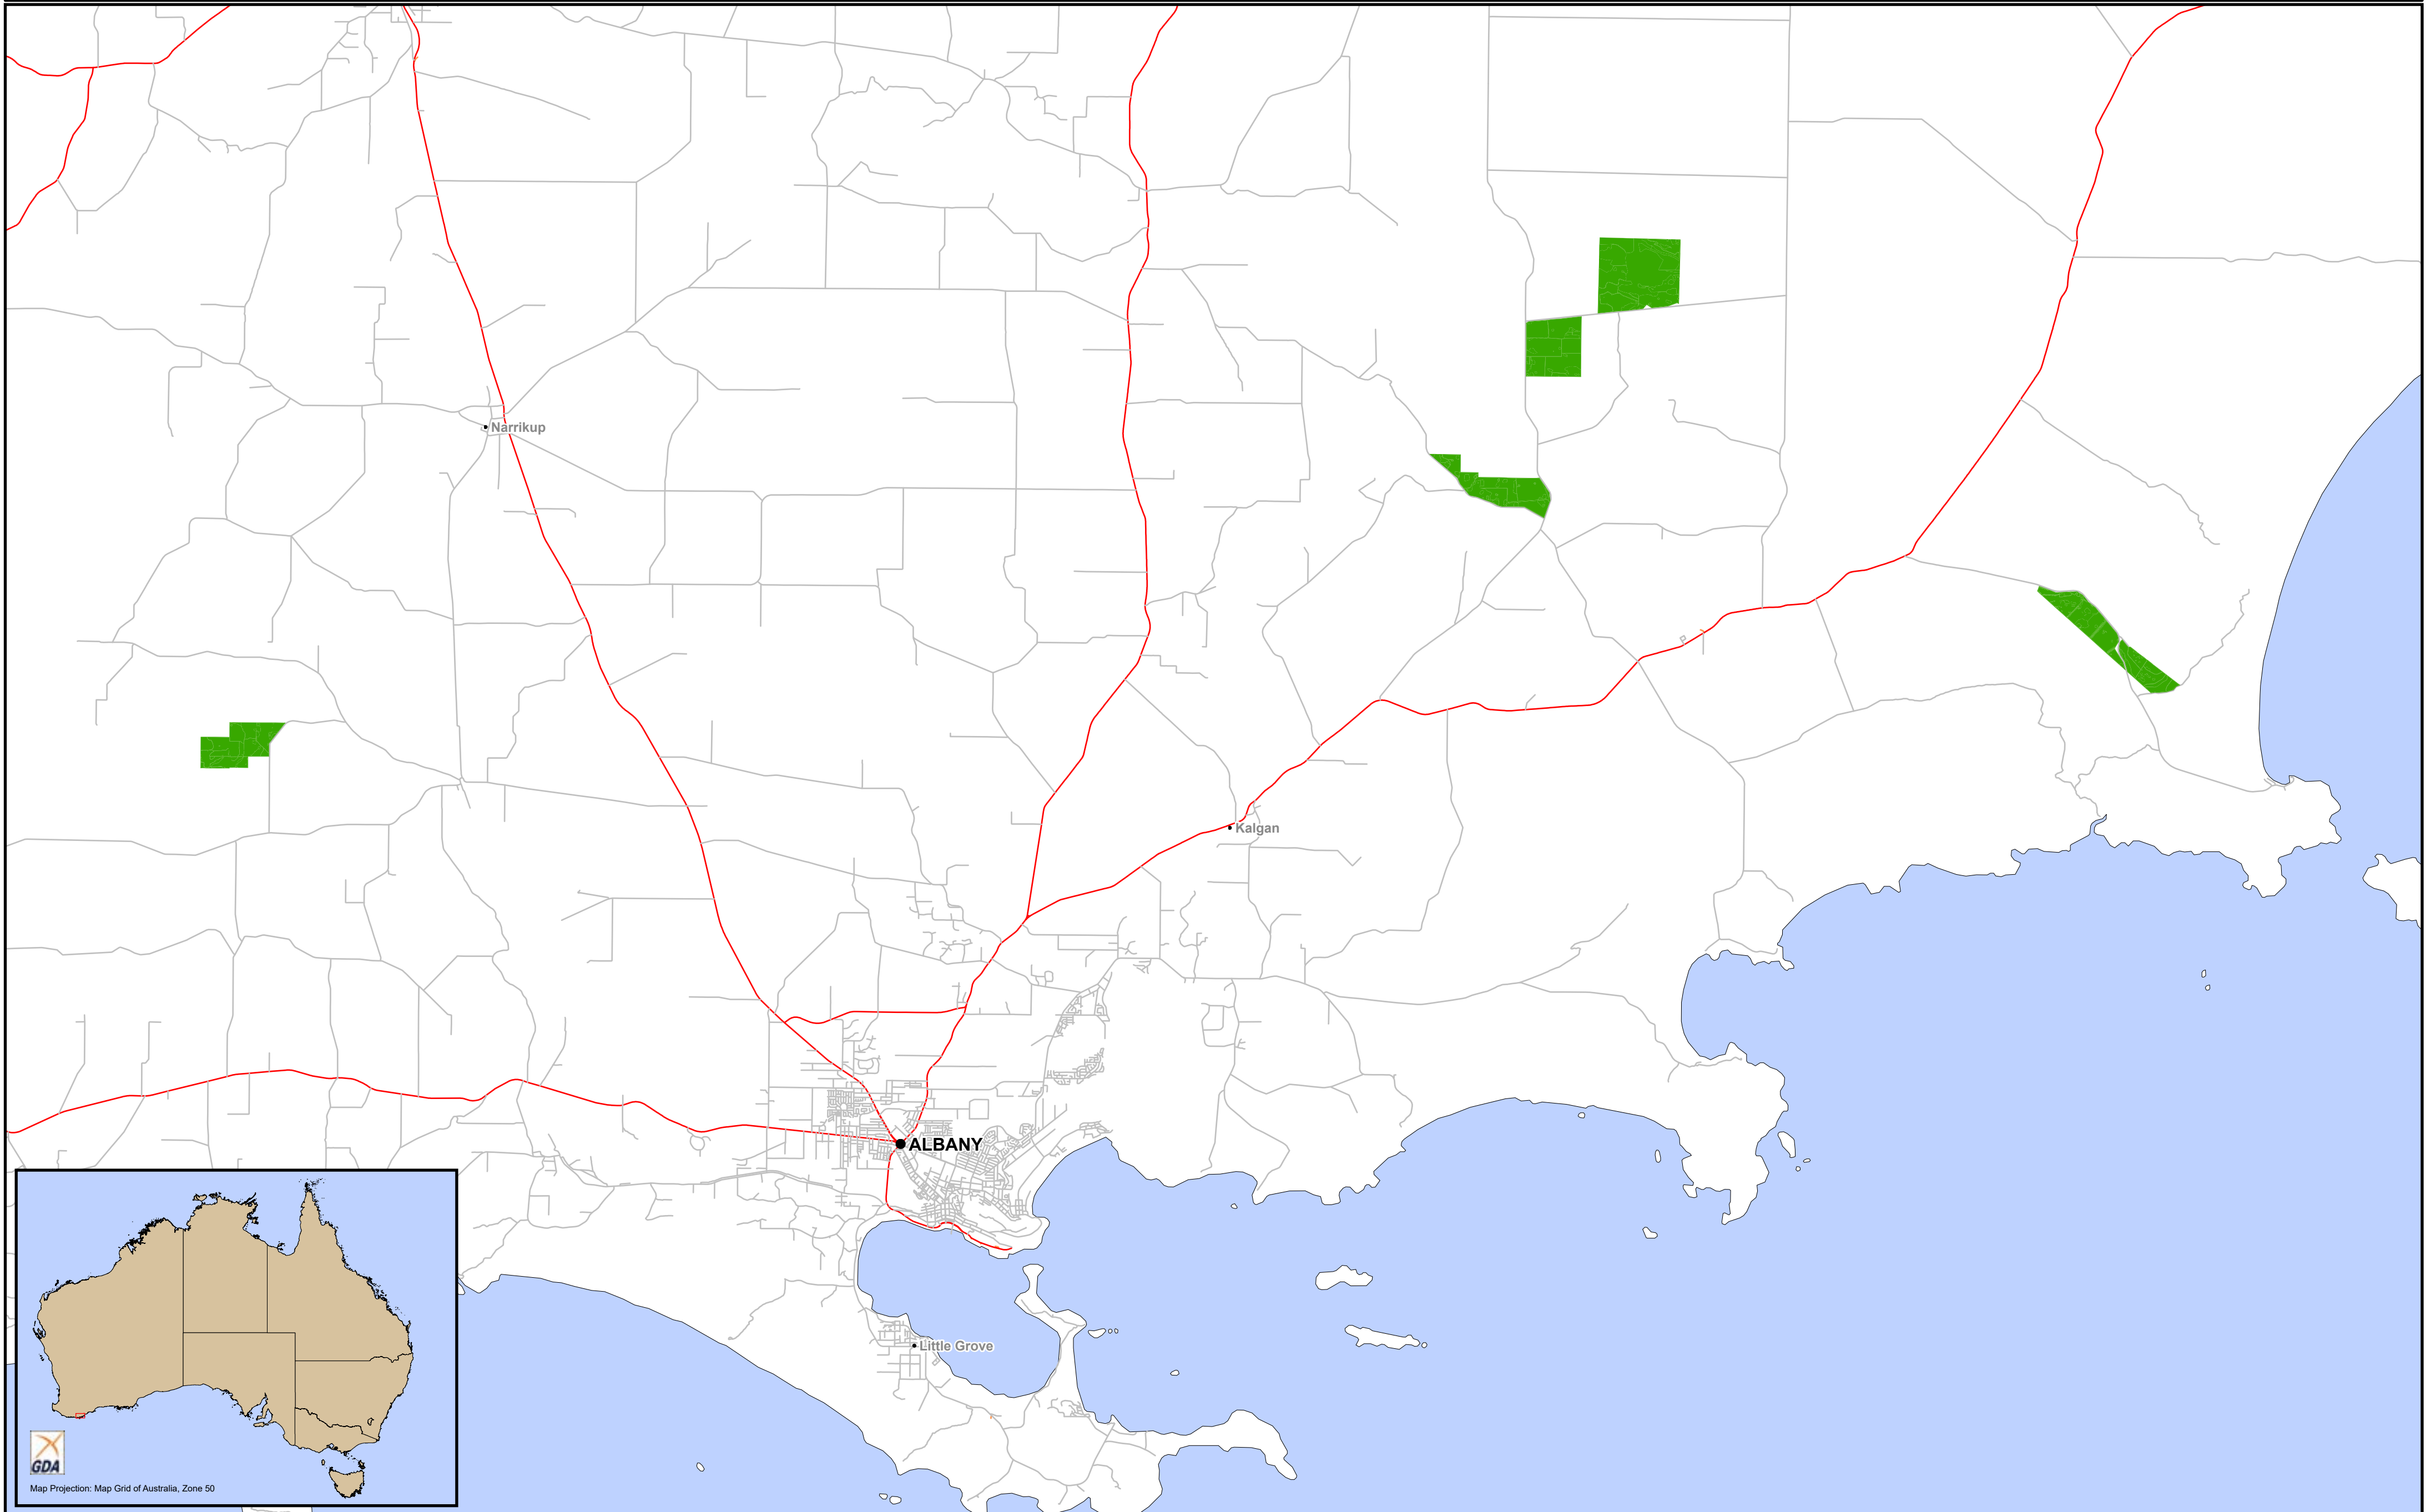

SFM FSC® Group Scheme Forest Management Units

Map Projection: Map Grid of Australia, Zone 50

- City
- Small Town
- Arterial
- Highway
- Local
- WAL FMU

1:150,000

Western Australia