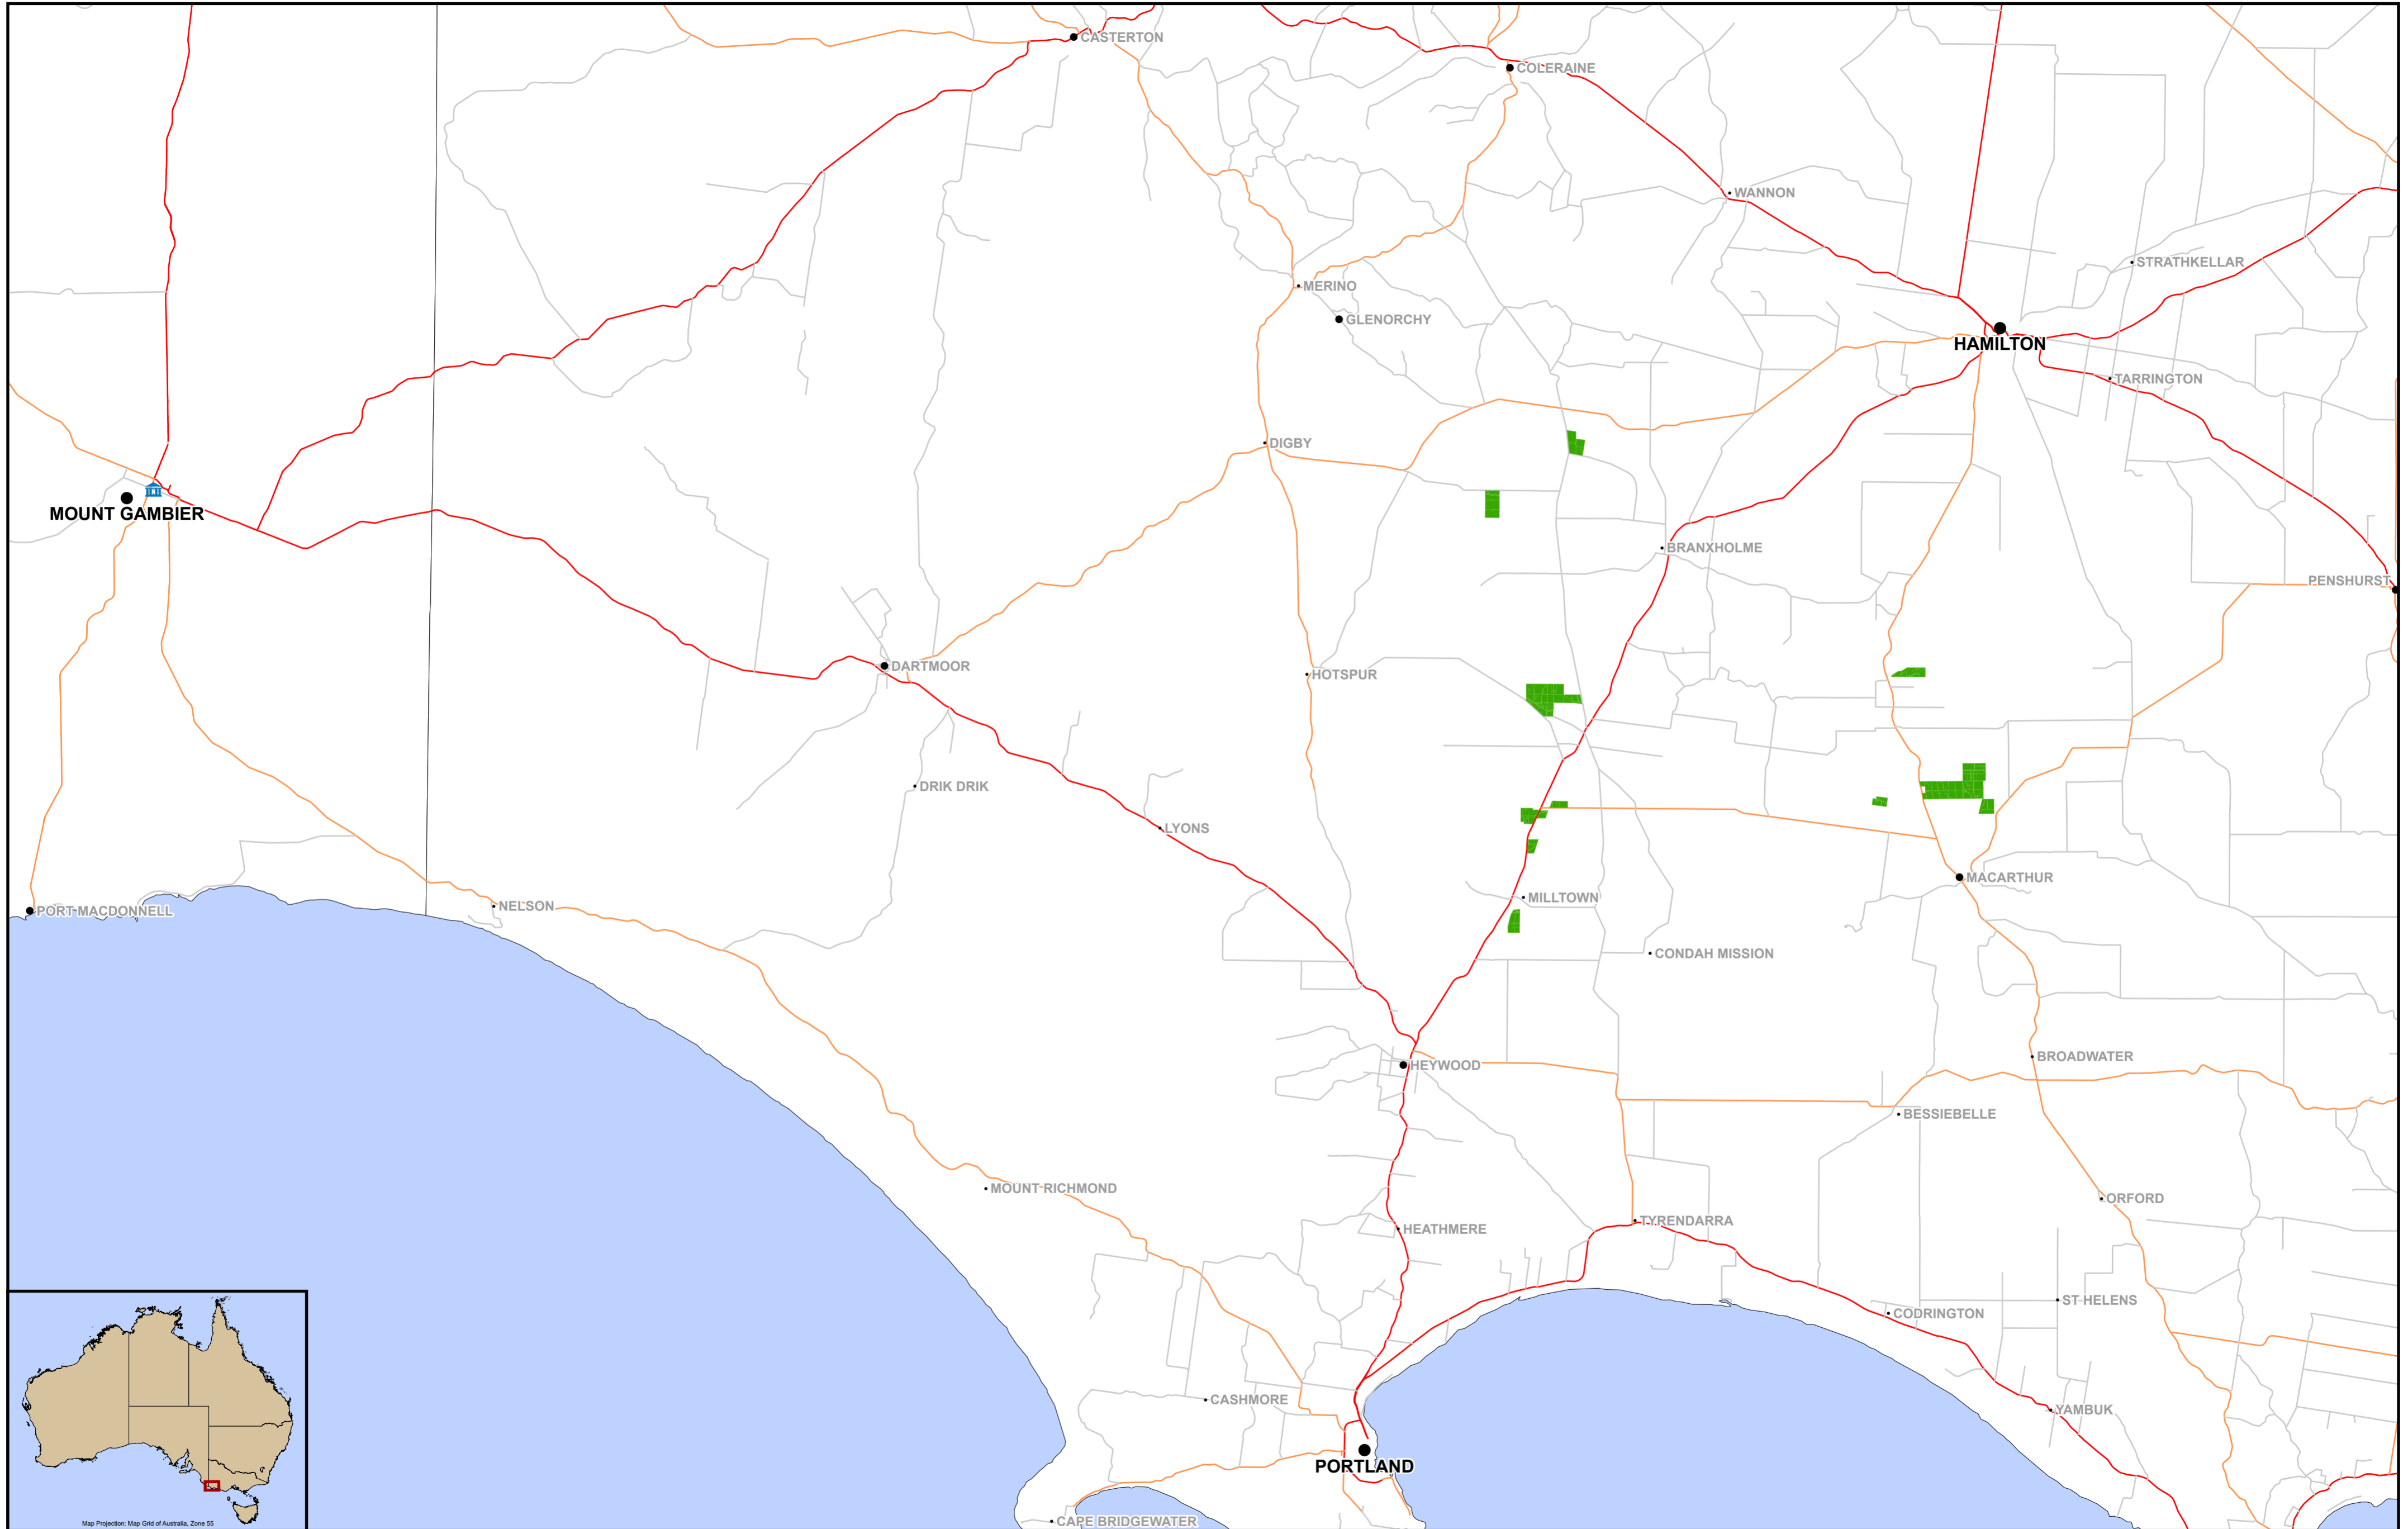

Responsible Wood DFA Location Map 2024

Current as at 30/06/2024

- Major Road
- Secondary Road
- Minor Road
- GT PTP
- SFM Office Location

South Australia / Victoria