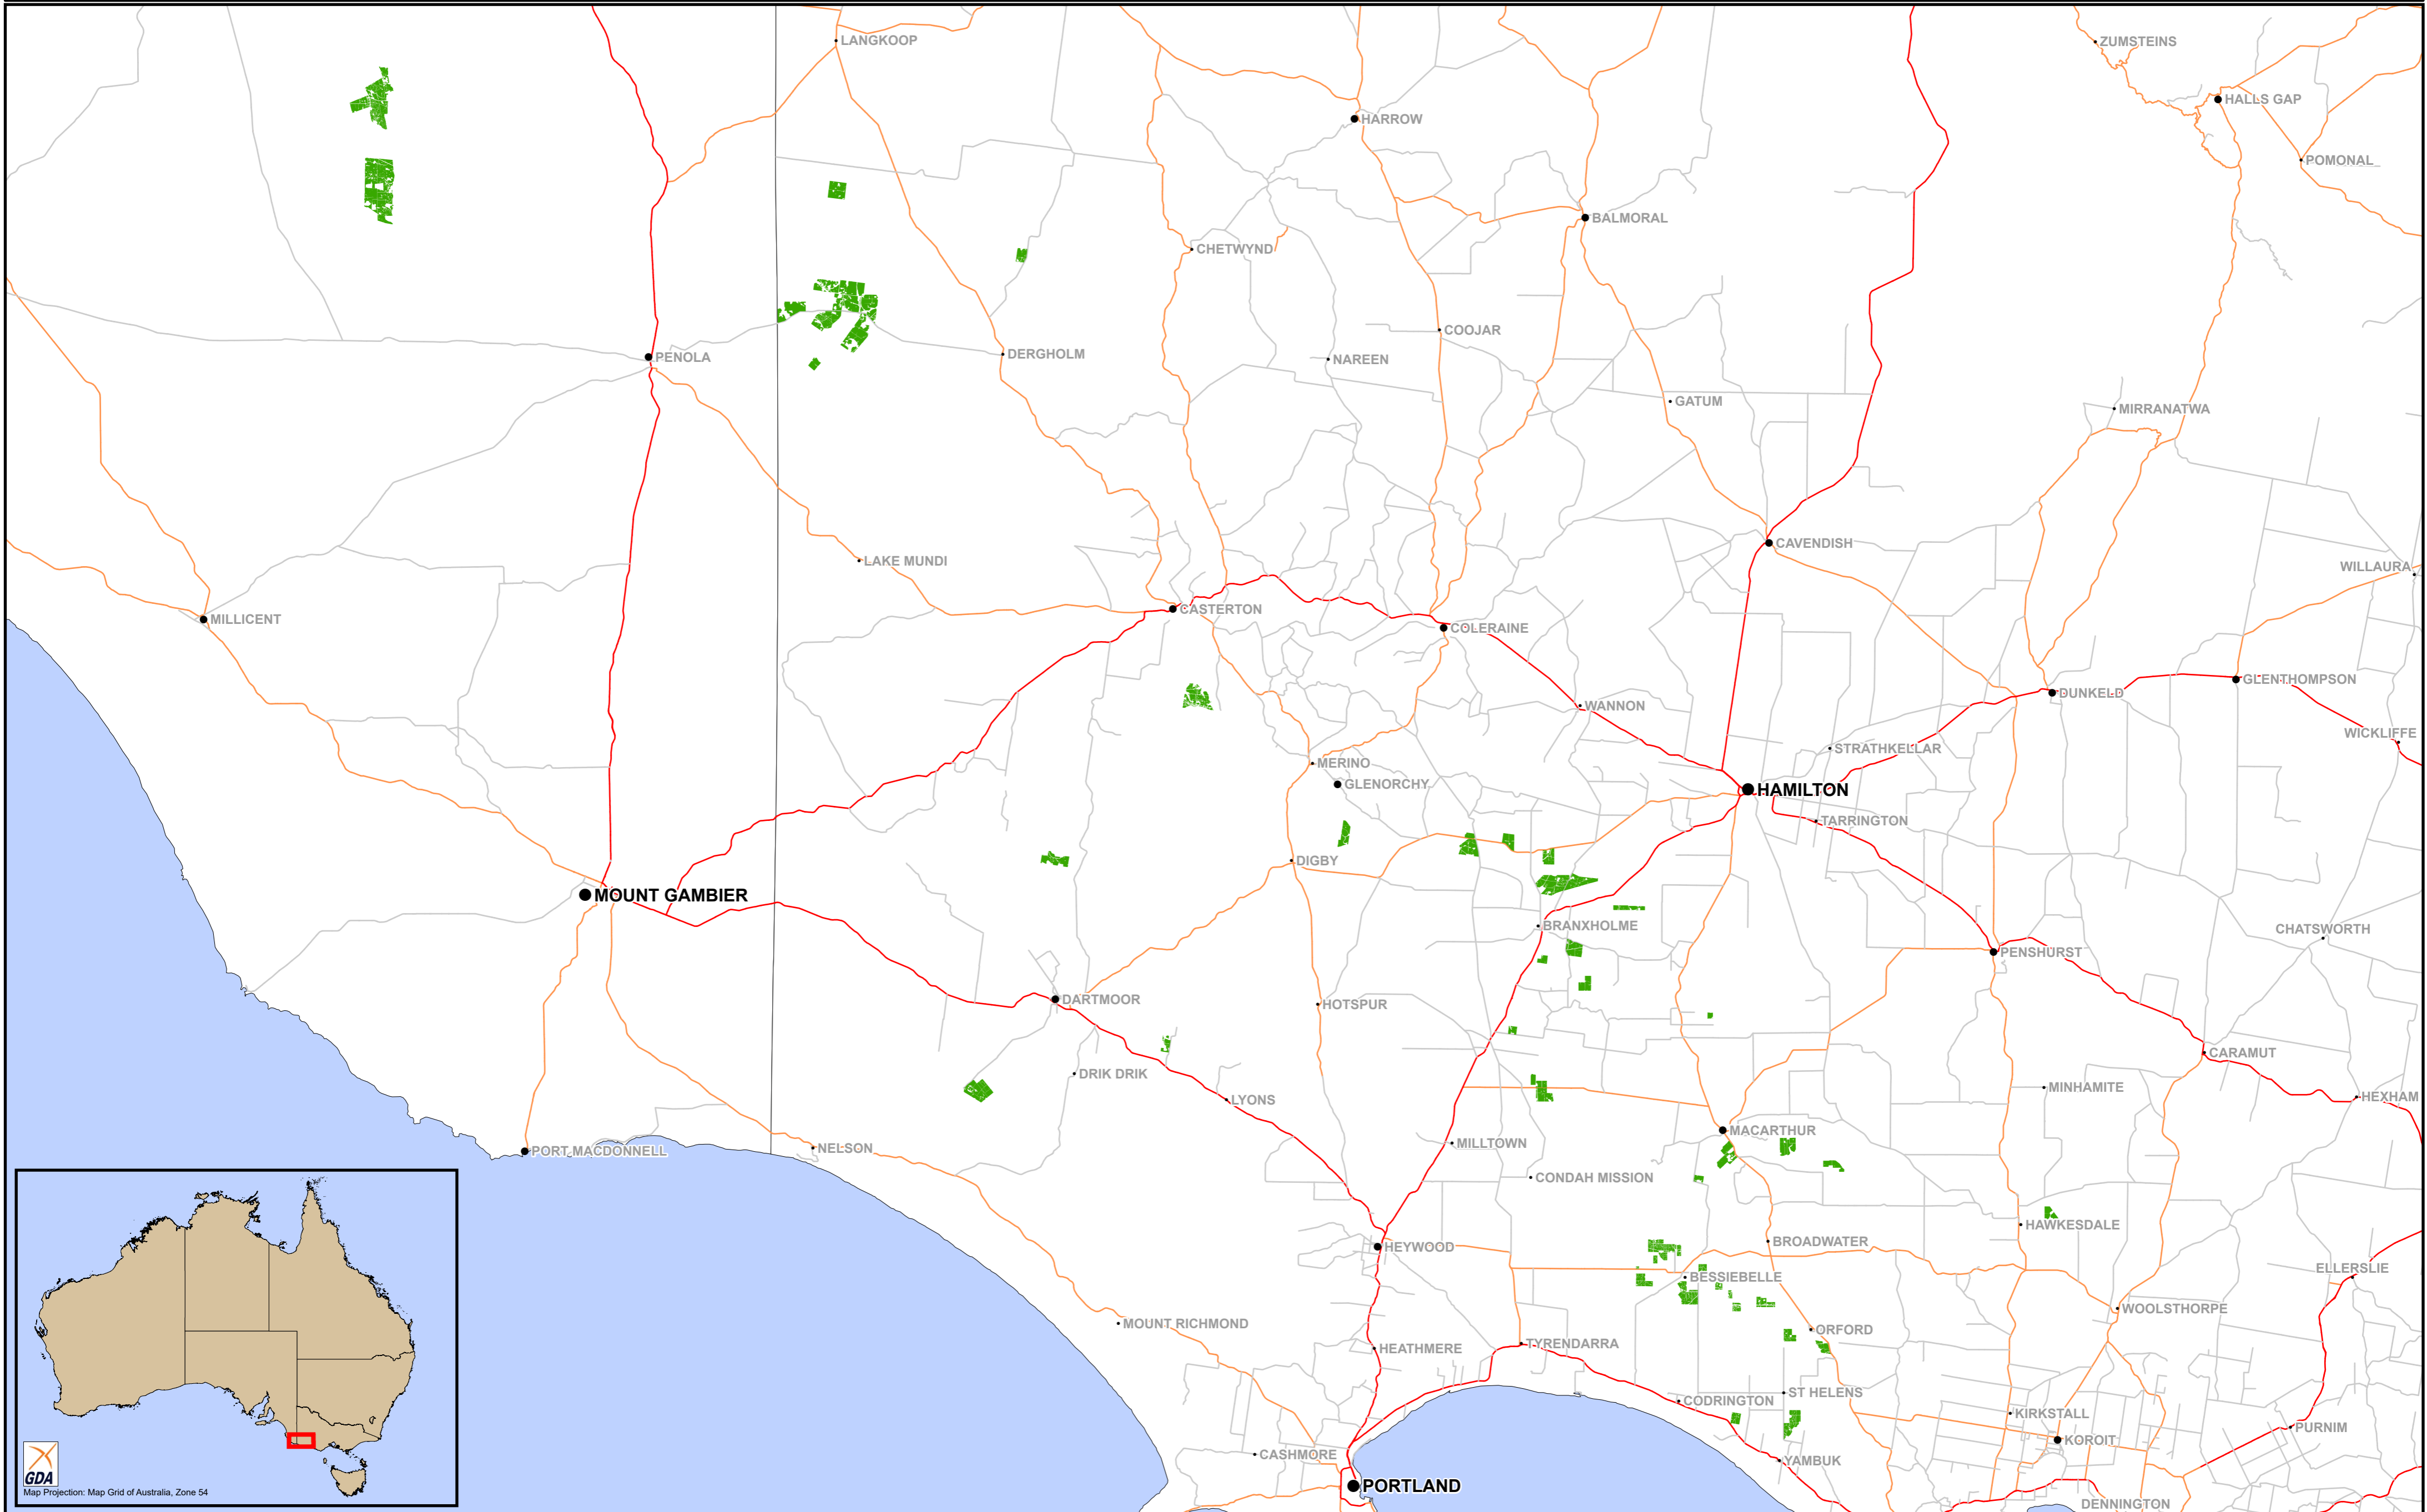

SFM FSC® Group Scheme Forest Management Units

GDA
Map Projection: Map Grid of Australia, Zone 54

- City
 - Large Town
 - Small Town
 - Arterial
 - Highway
 - Subarterial
 - Green Triangle Limestone FMU
- Date: 31/03/2025

**Green Triangle Limestone
Victoria/South Australia**