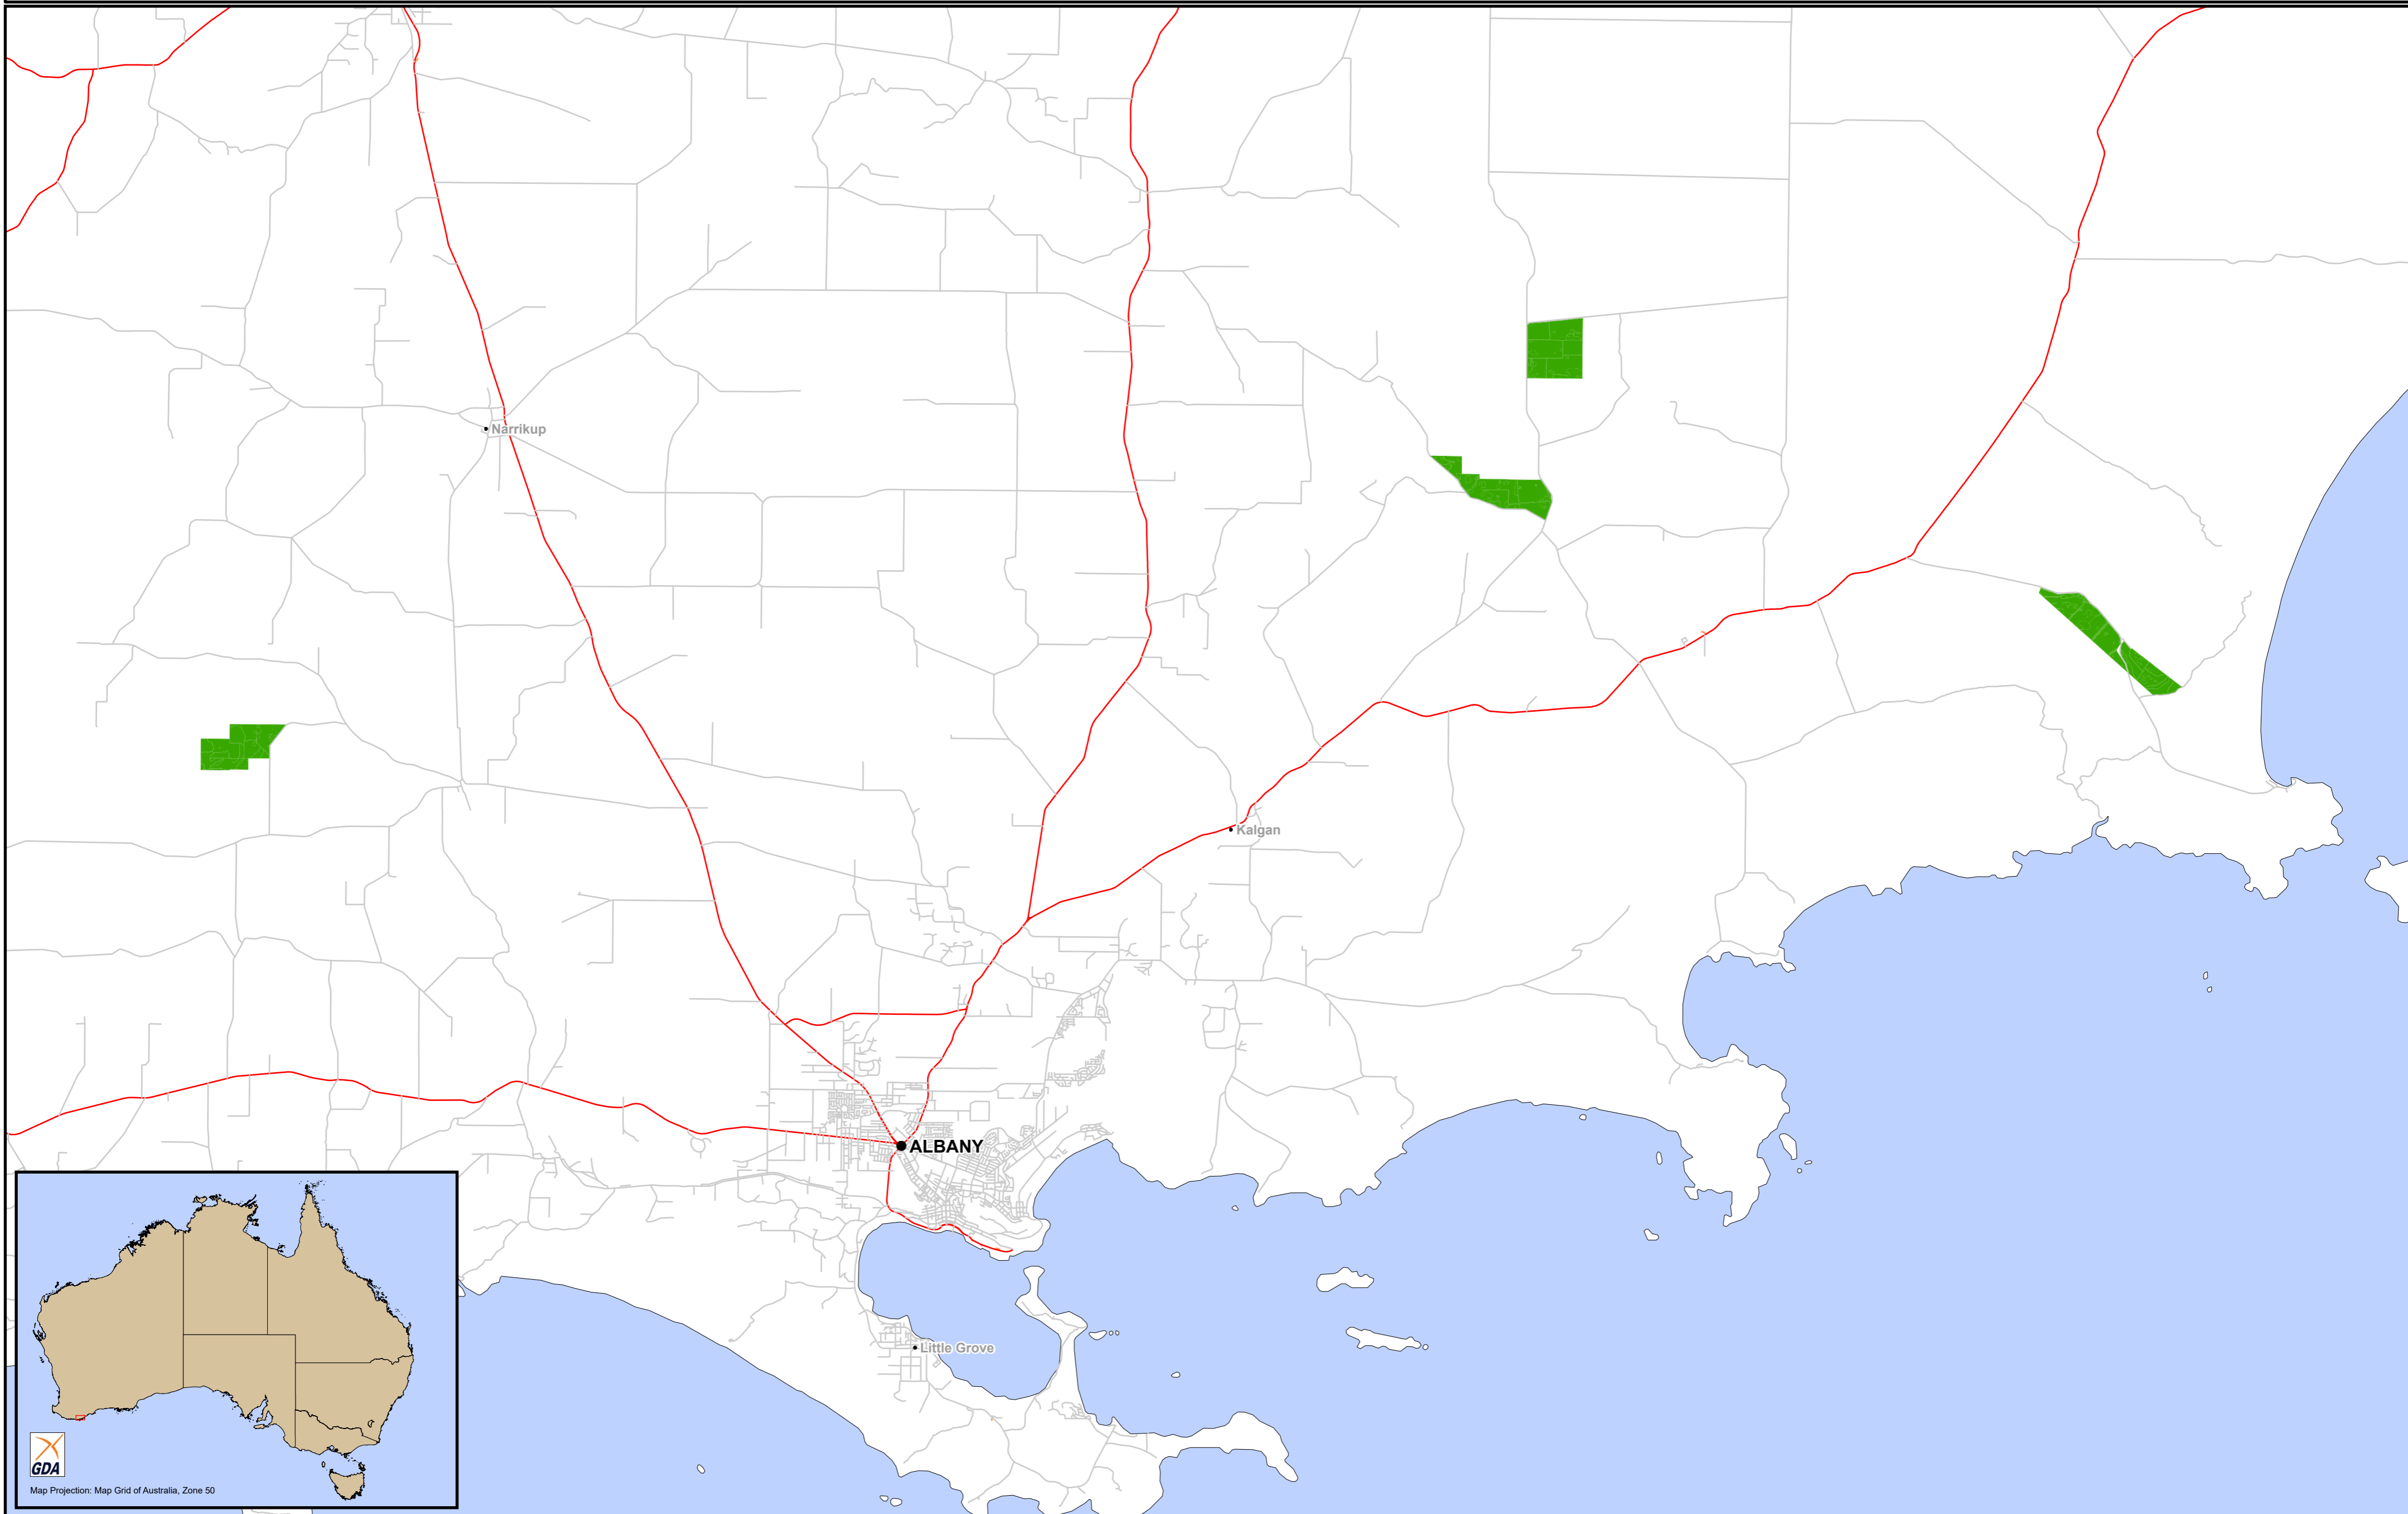

# SFM FSC® Group Scheme Forest Management Units

GDA  
Map Projection: Map Grid of Australia, Zone 50

- City
- Small Town
- Arterial
- Highway
- Local
- WAL FMU

**Western Australia**

Date: 31/03/2025