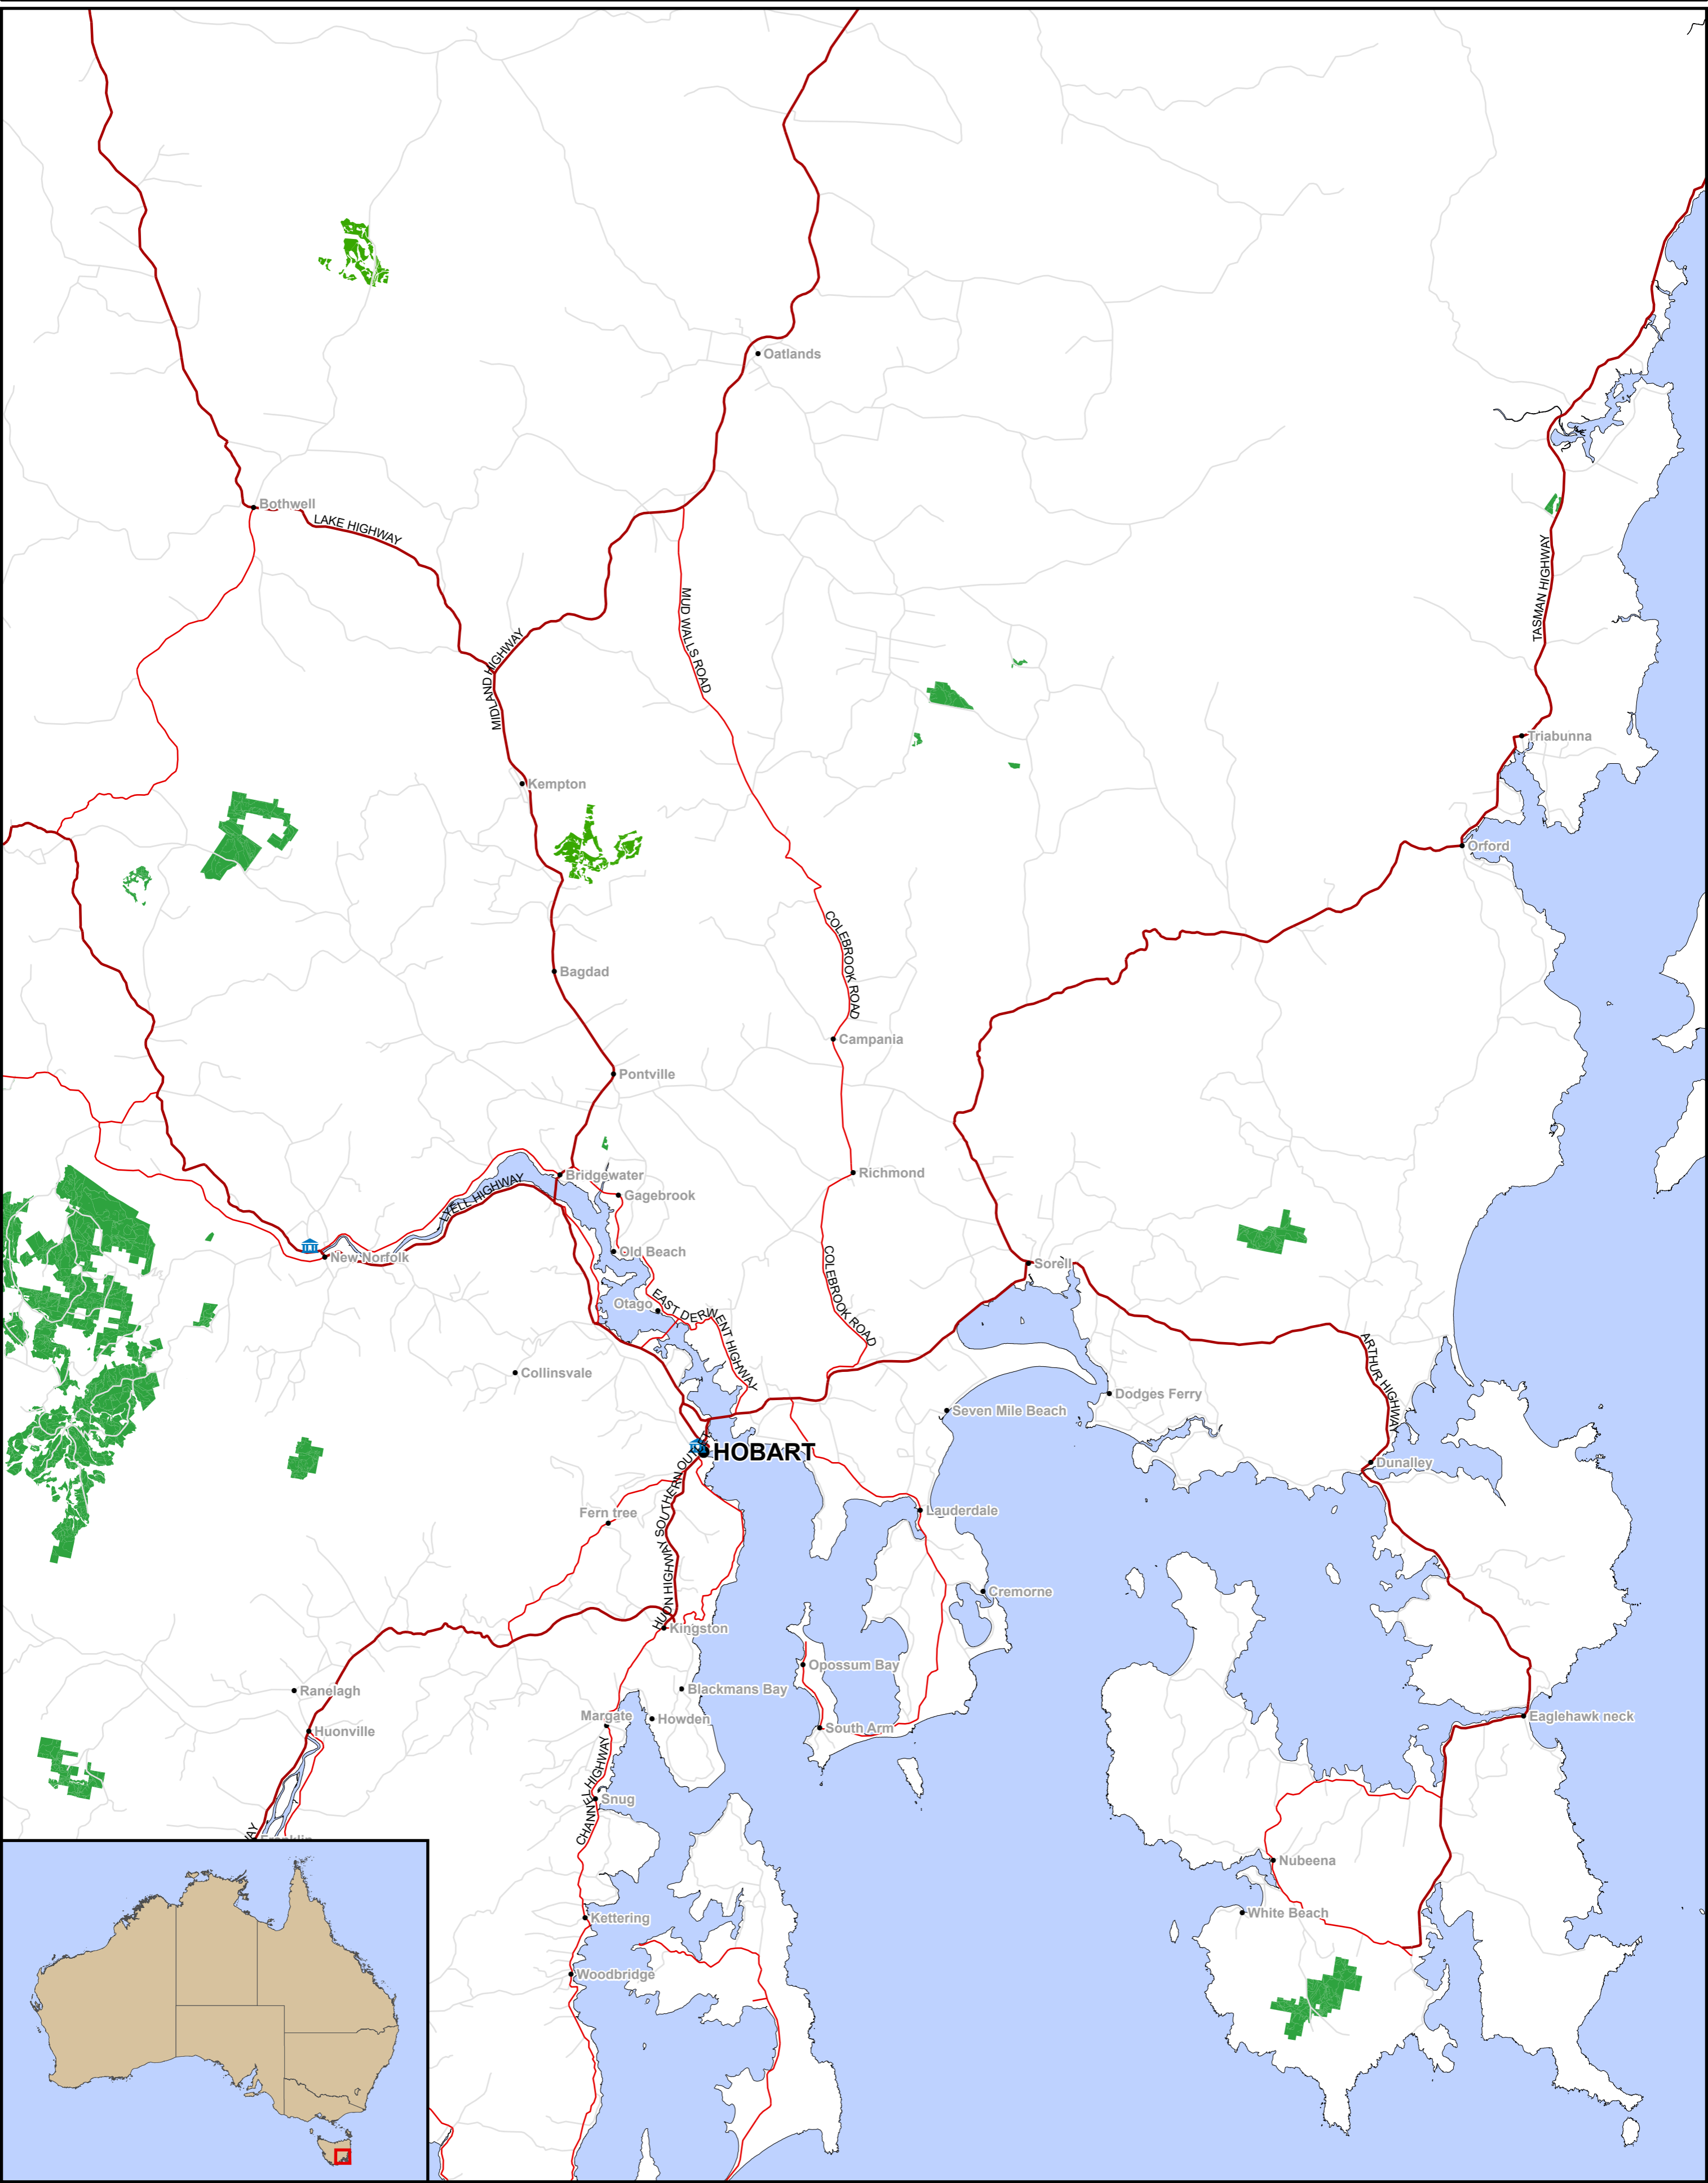

Responsible Wood DFA Location Map 2025

Current as at 31/03/2025

Major Road	Tasmanian Coupe 2025		0 5 10 15 20 Kilometres 1:250,000	Tasmania	
Secondary Road	SFM Office Locations				
Minor Road					

Map Projection: Map Grid of Australia, Zone 55