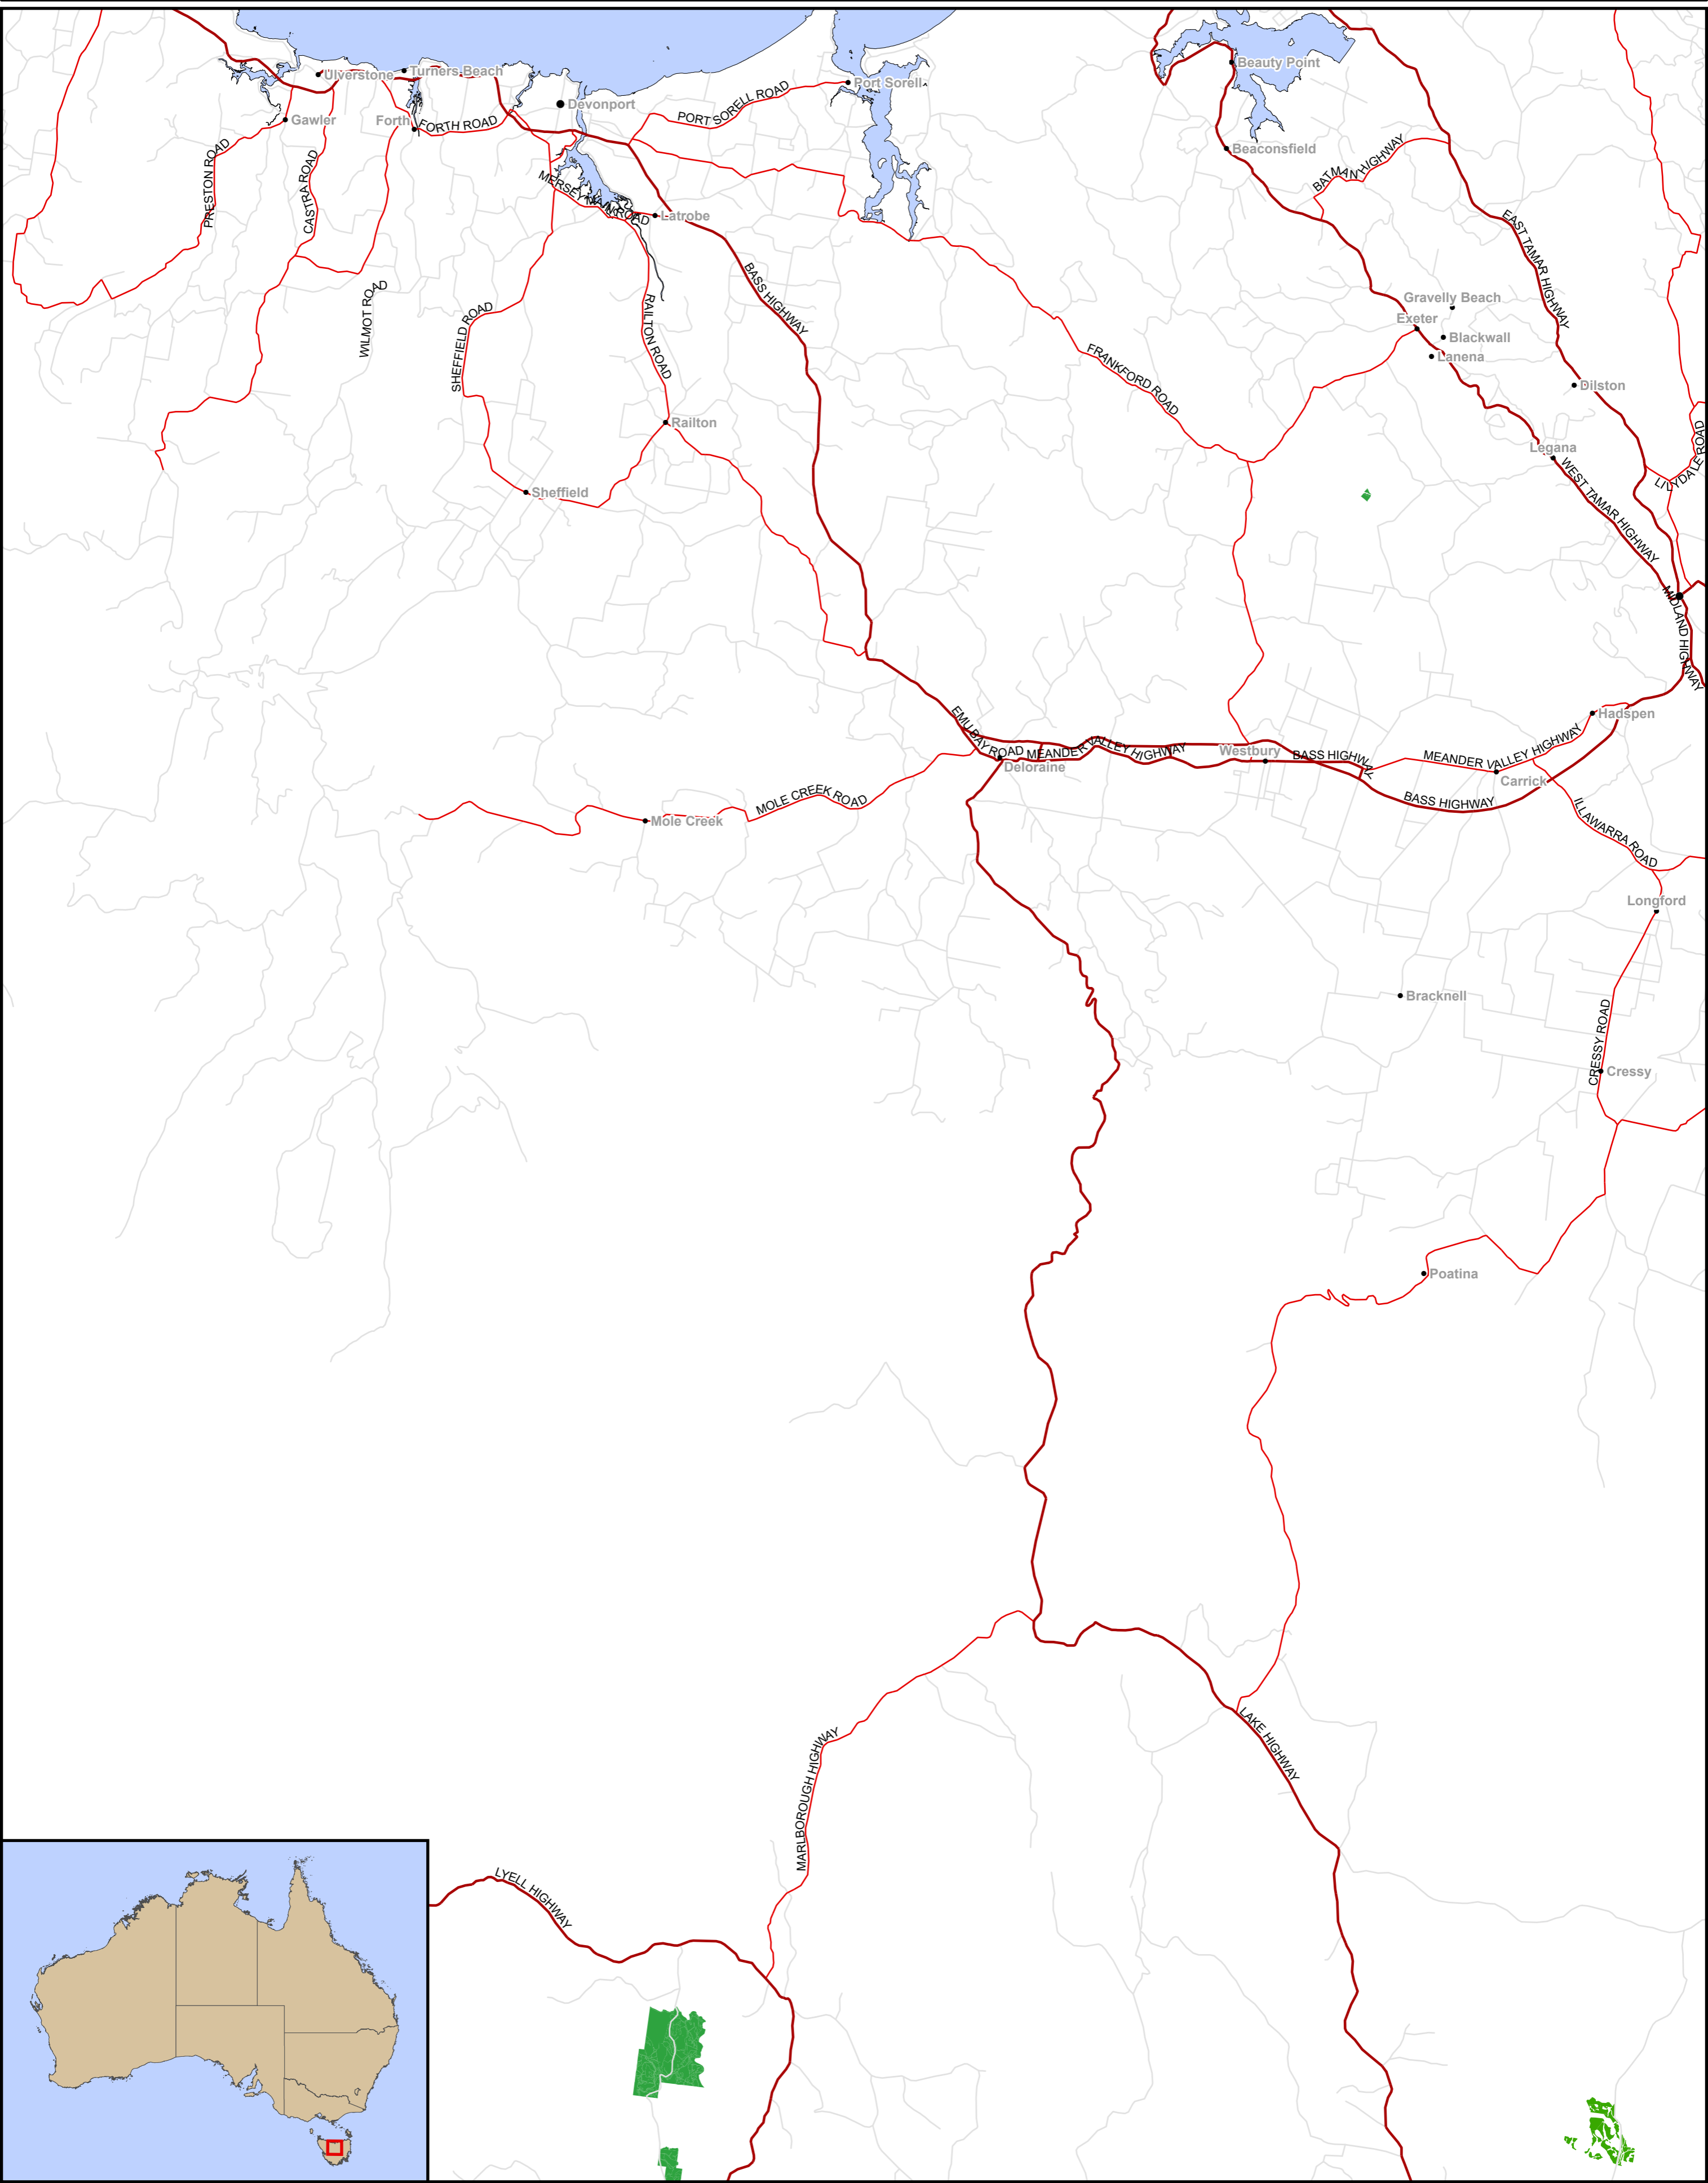

Responsible Wood DFA Location Map 2025

Current as at 31/03/2025

— Major Road
— Secondary Road
— Minor Road
■ Tasmanian Coupe 2025

0 5 10 15 20
Kilometres
1:250,000
Map Projection: Map Grid of Australia, Zone 55

Tasmania

SFM