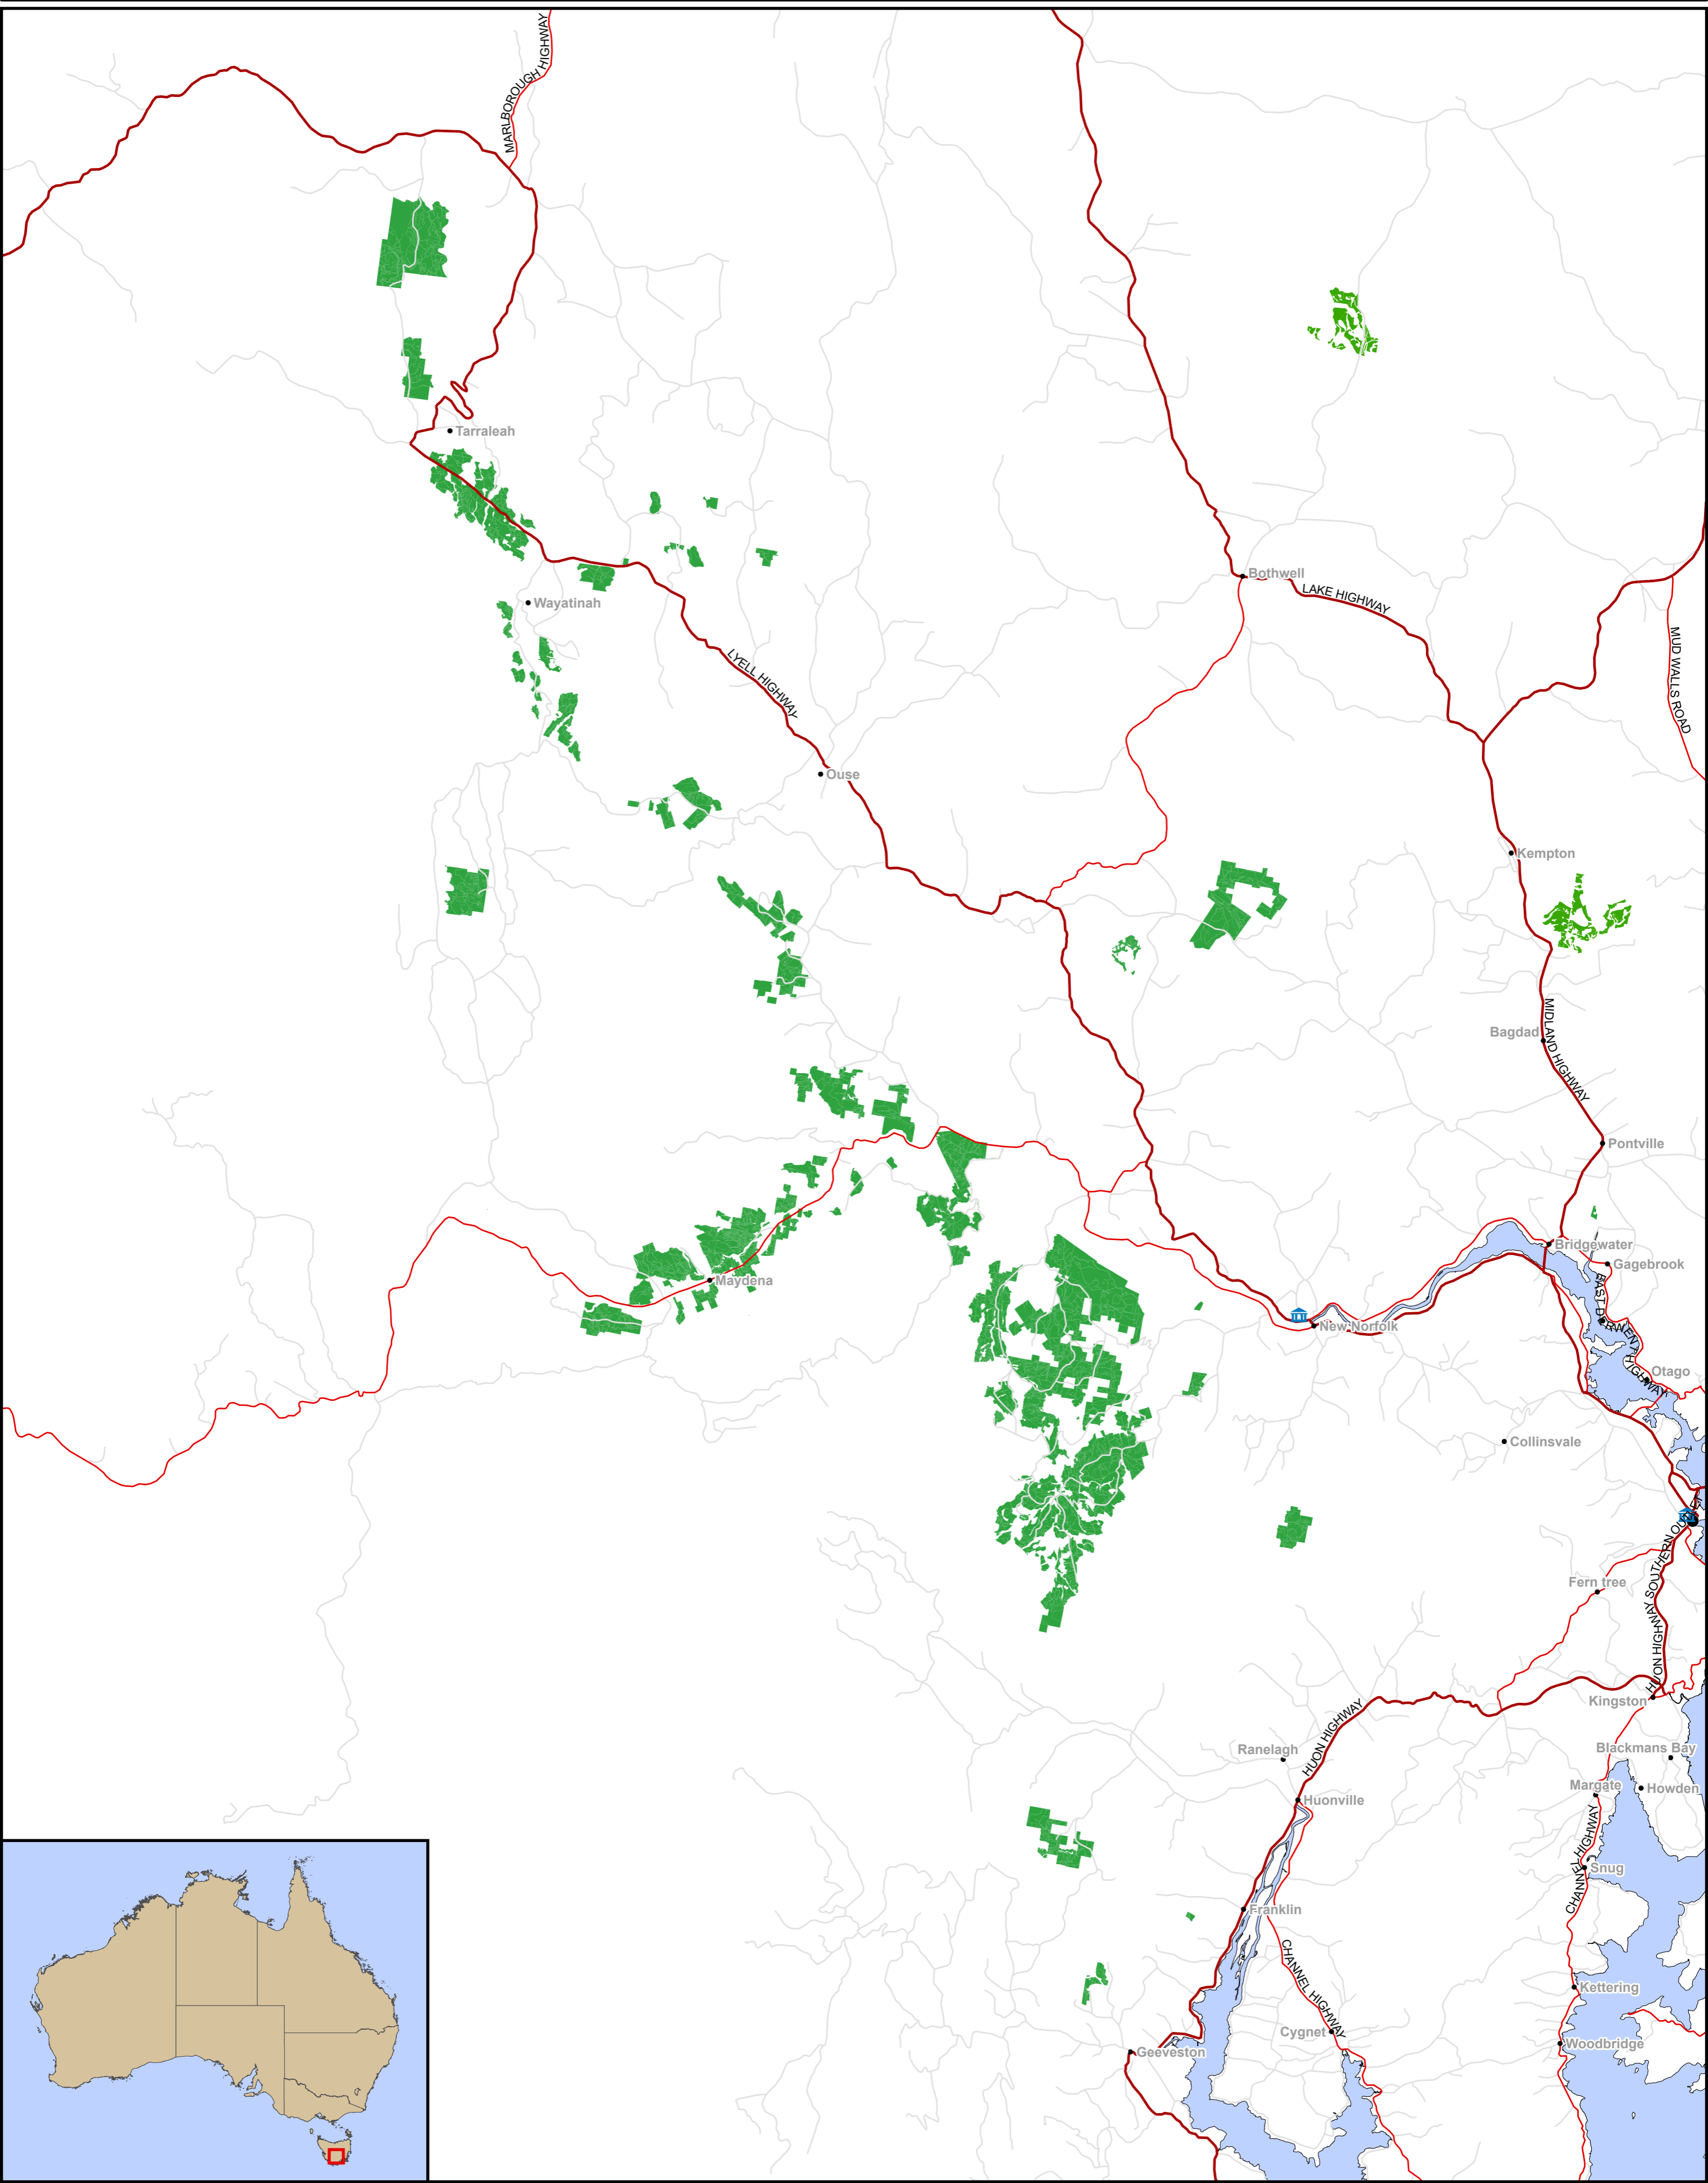

# Responsible Wood DFA Location Map 2025

Current as at 31/03/2025

 Major Road	 Tasmanian Coupe 2025		 0 5 10 15 20 Kilometres	<b>Tasmania</b>	
 Secondary Road	 SFM Office Locations				
 Minor Road					

1:250,000  
Map Projection: Map Grid of Australia, Zone 55