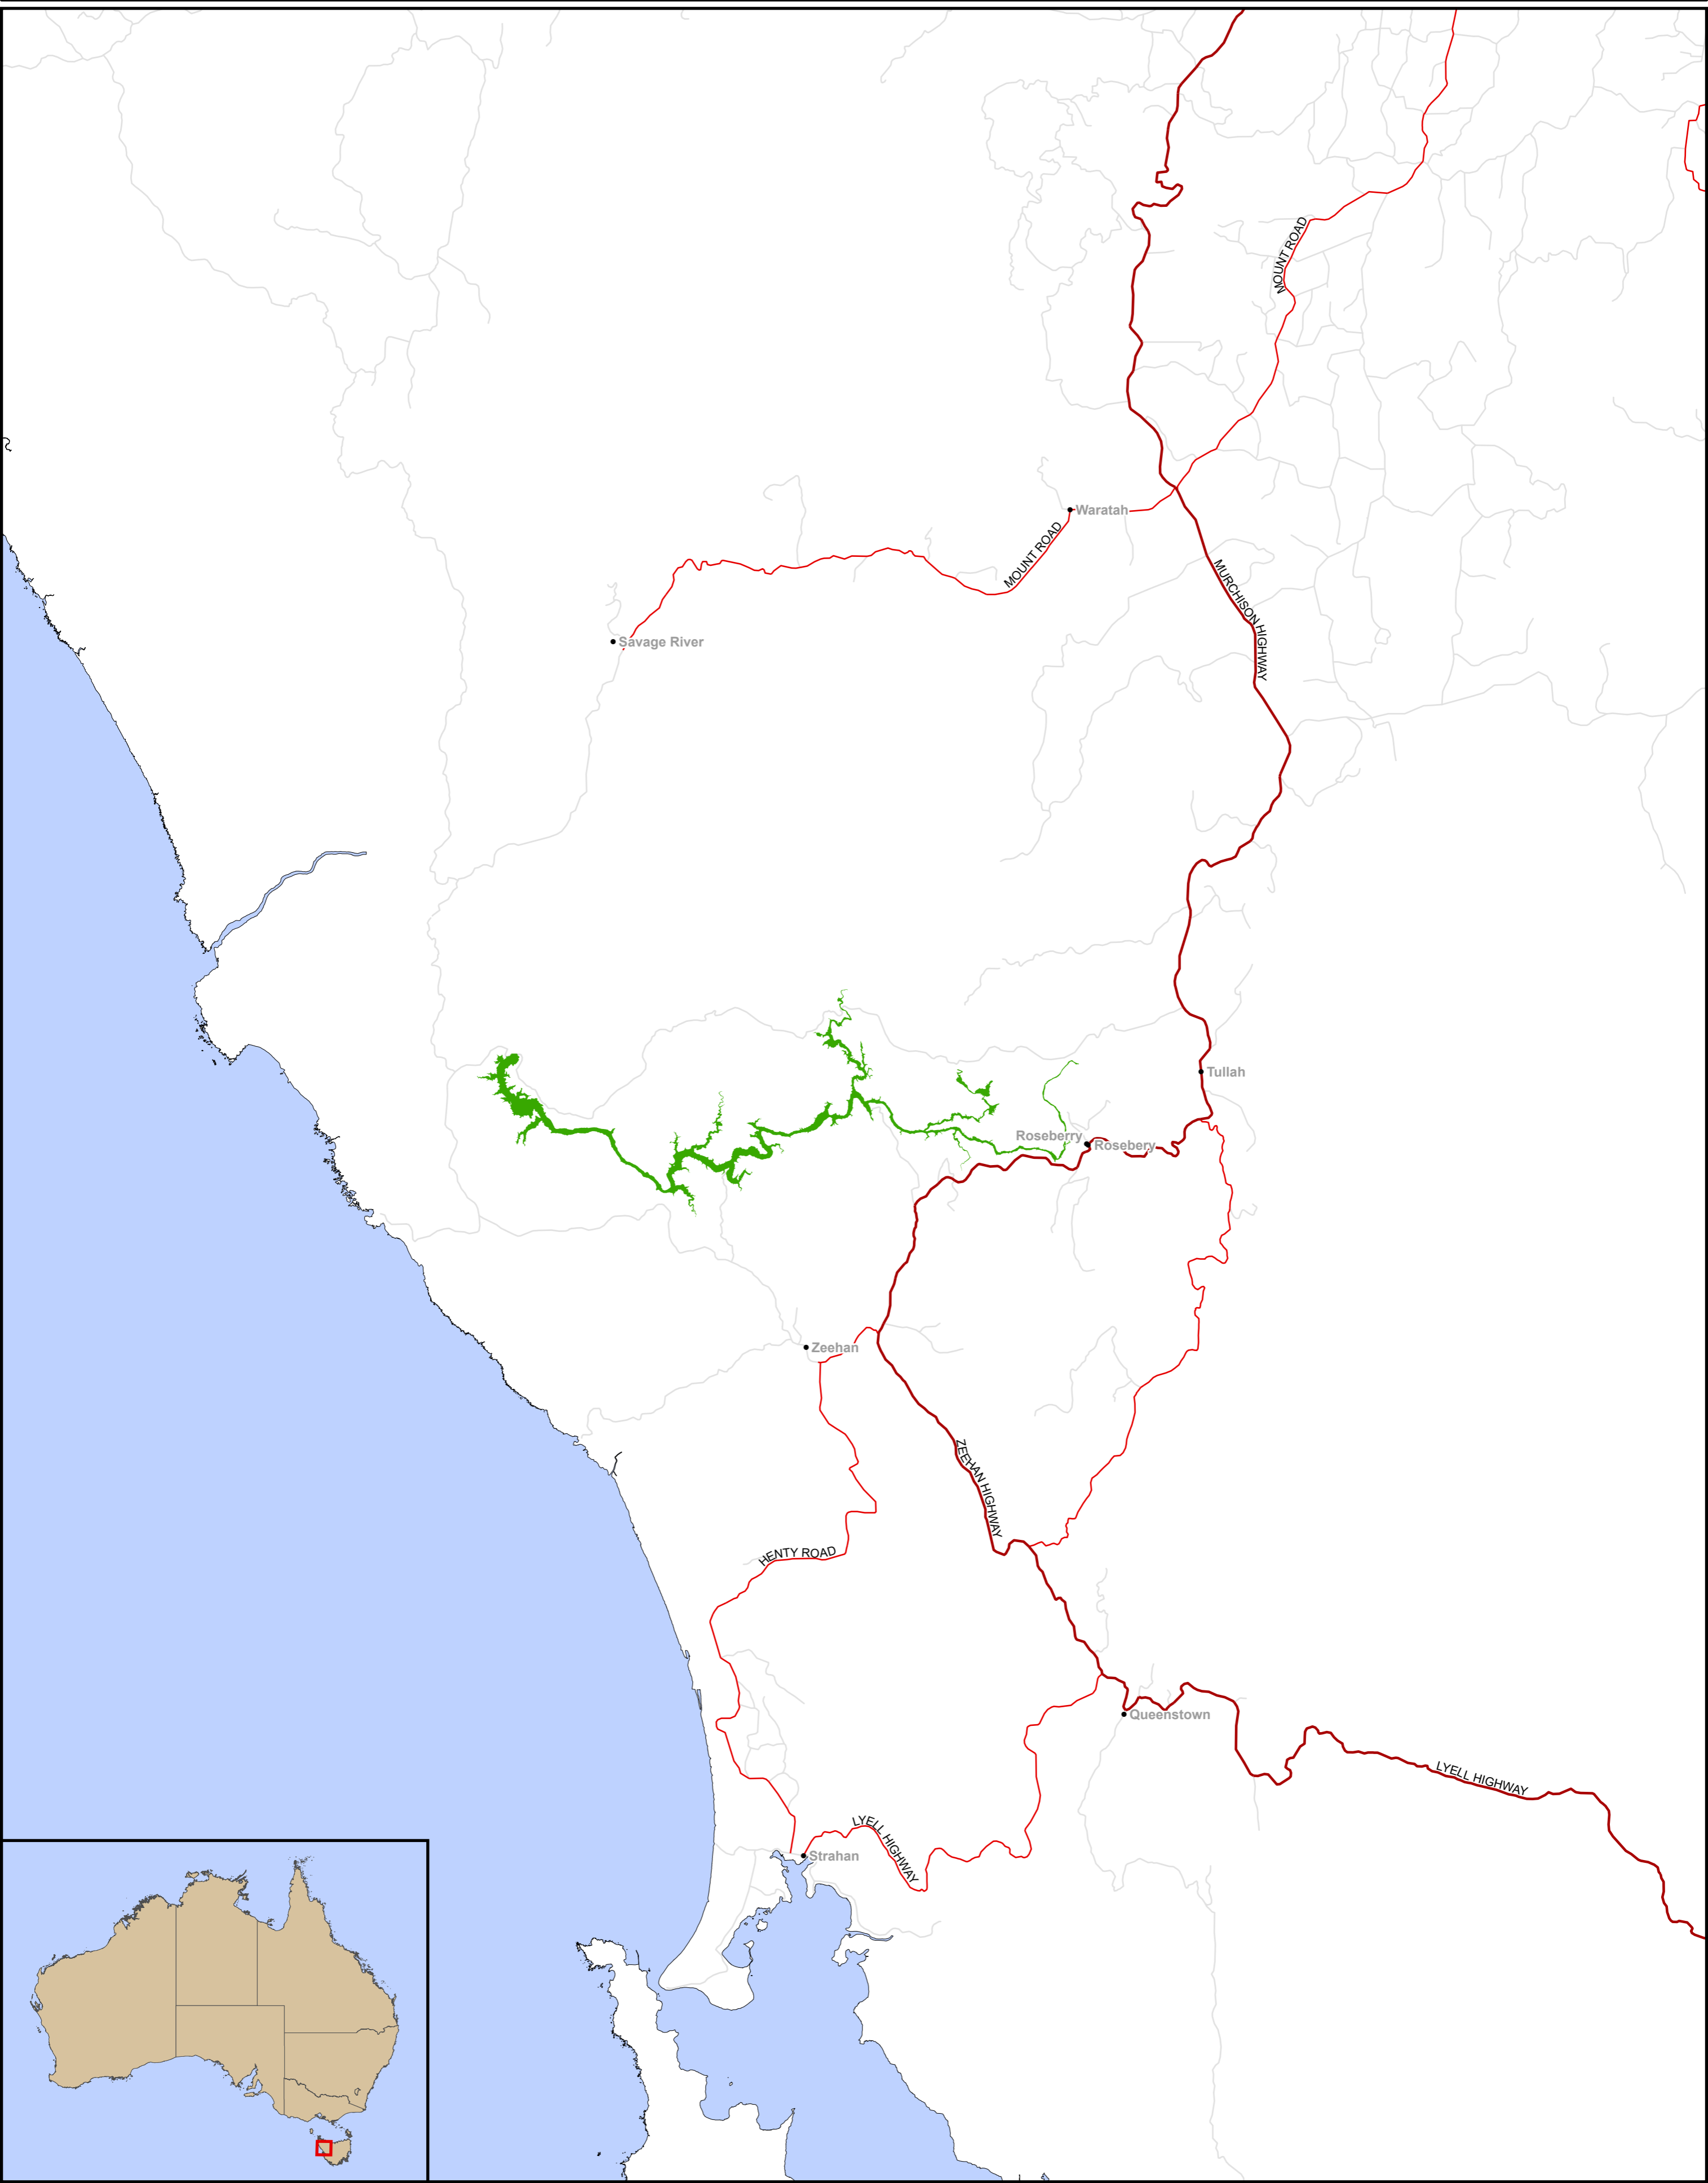

# Responsible Wood DFA Location Map 2025

Current as at 31/03/2025

Legend:

- Major Road
- Secondary Road
- Minor Road
- Tasmanian Coupe 2025

Scale: 0 5 10 15 20 Kilometres  
1:250,000  
Map Projection: Map Grid of Australia, Zone 55

**Tasmania**

SFM