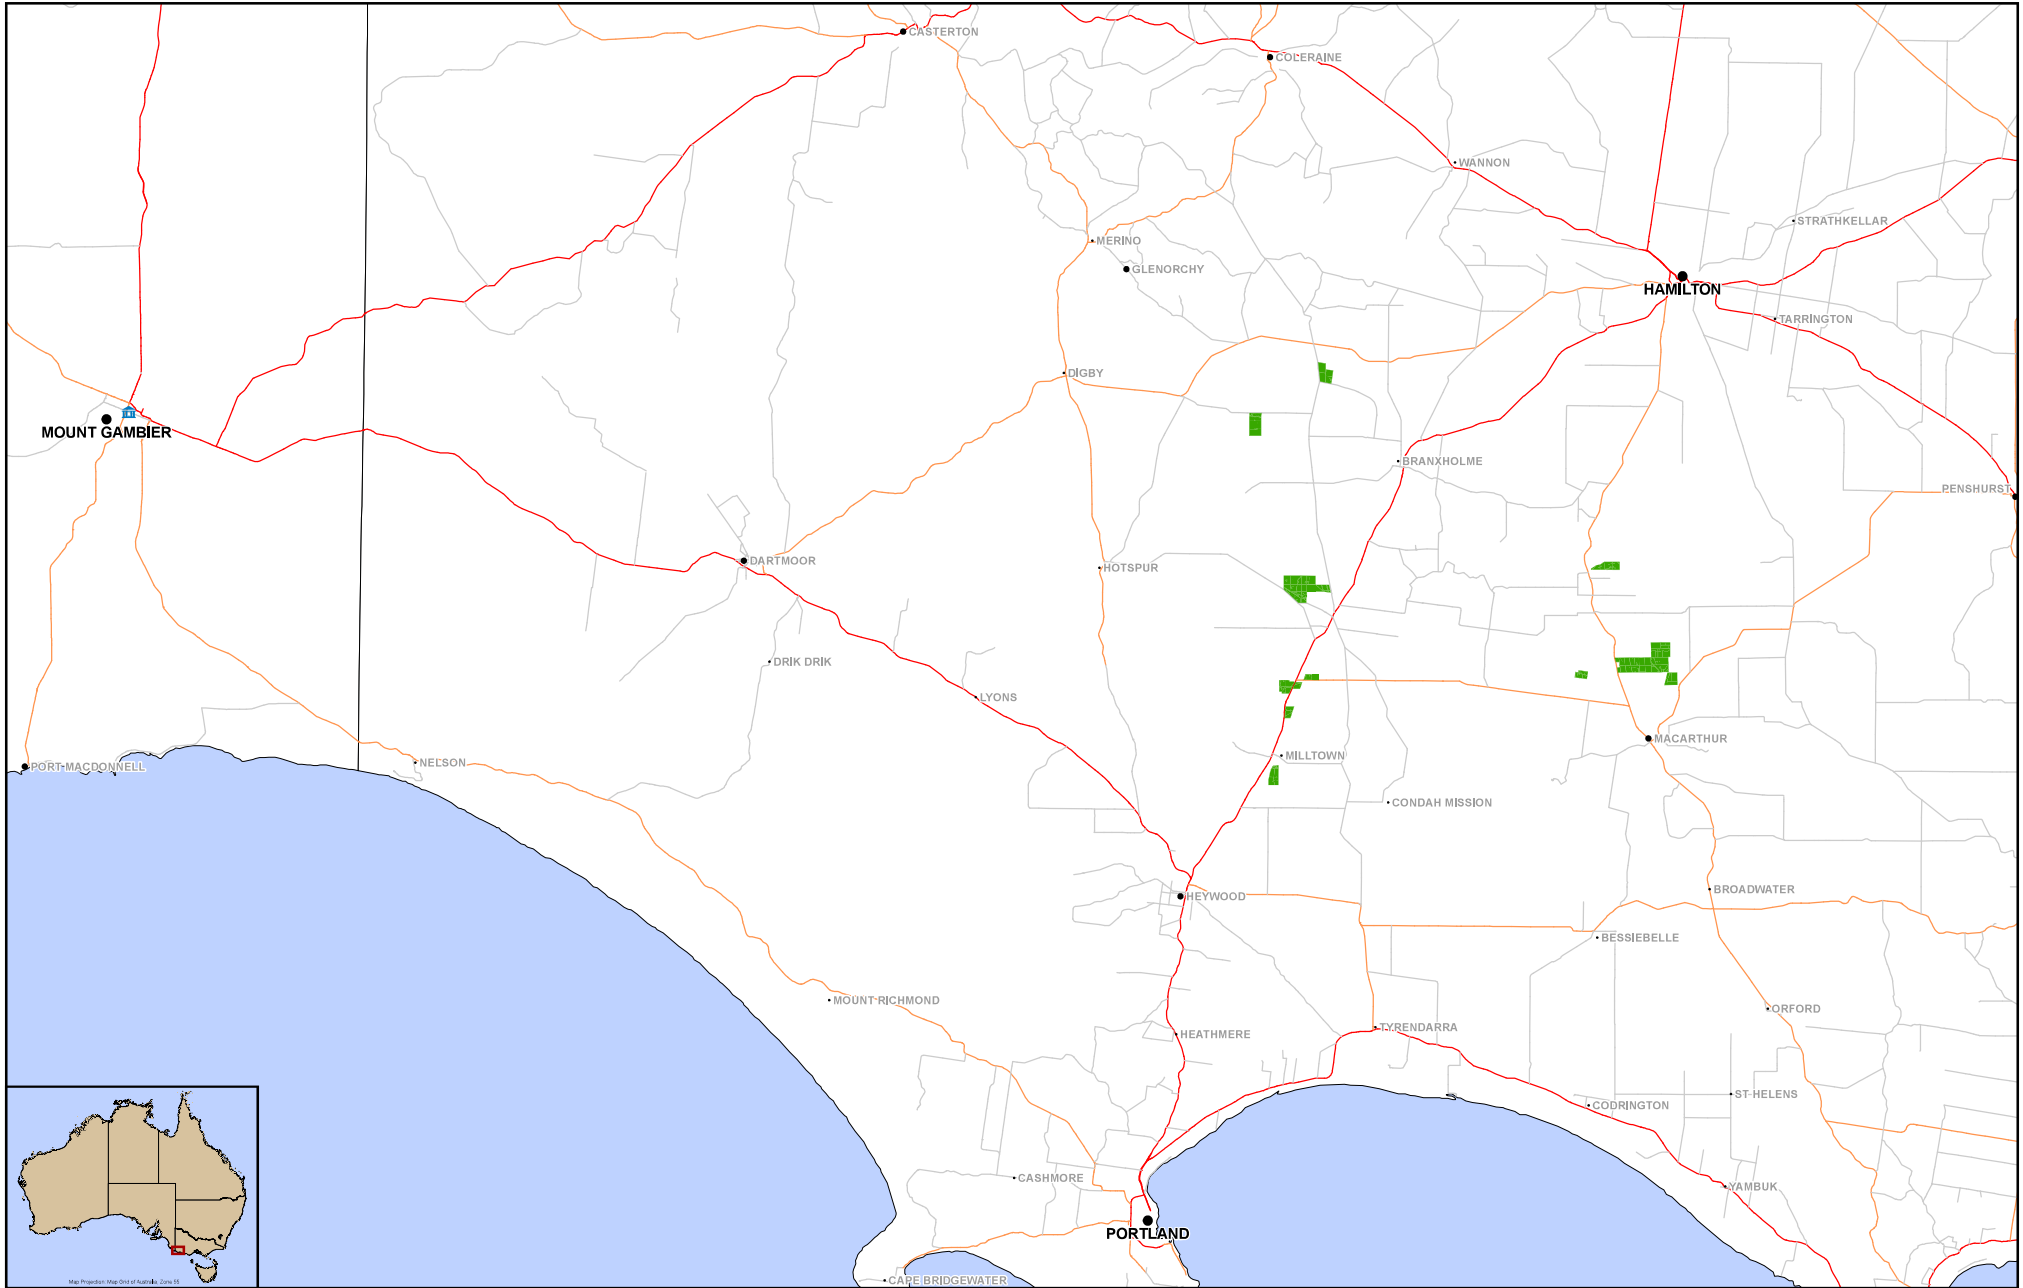

Responsible Wood DFA Location Map 2025

Current as at 31/03/2025

Map Projection: Map-Grid of Australia Zone 55

- Major Road
- Secondary Road
- Minor Road
- GT PTP
- SFM Office Location

South Australia / Victoria